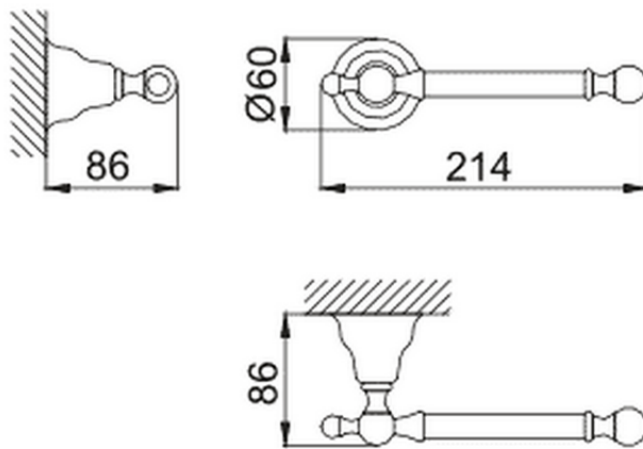

Porta rollo CROISETTE_4034.01H.

4034.01H.

<https://es.huberitalia.com/porta-rollo-croisette-4034-01h>

2024-09-19