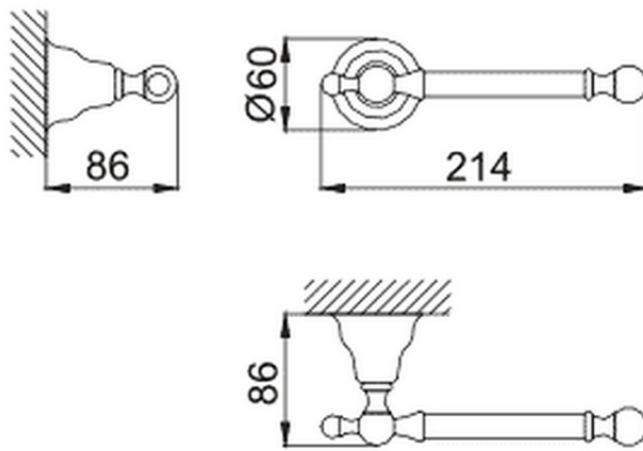

Porta rollo CROISETTE_4034.01H.

4034.01H.

<https://es.huberitalia.com/porta-rollo-croisette-4034-01h>

2024-09-19