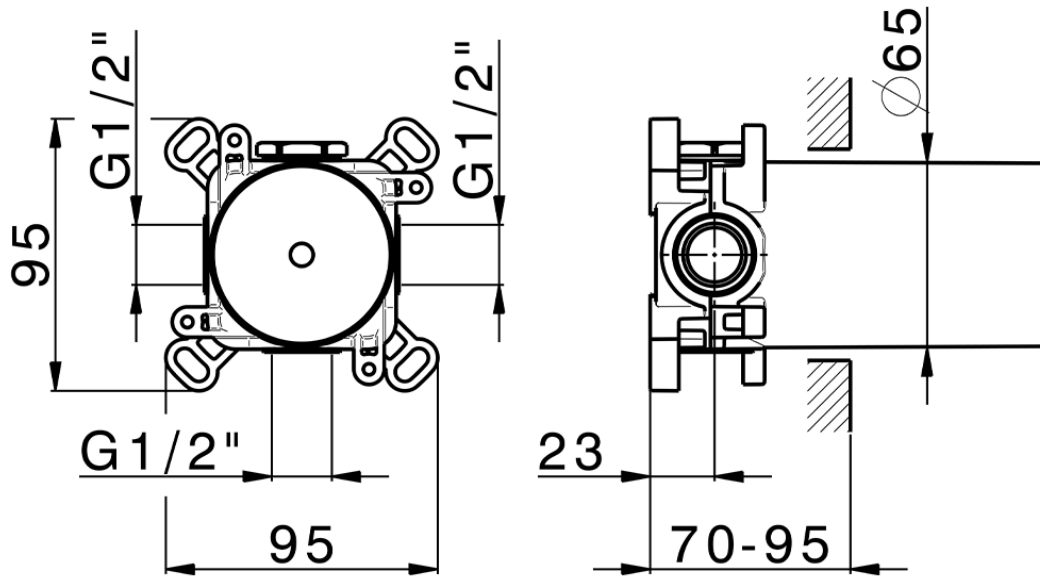

Parte externa para Push&Shower individual PUSH&SHOWER_PS0G6110

PS0G6110

<https://es.huberitalia.com/parte-externa-para-pushshower-individual-pushshower-ps0g6110>

ZB0G6000

<https://es.huberitalia.com/parte-empotrada-pushshower-empotrado-zb0g6000>