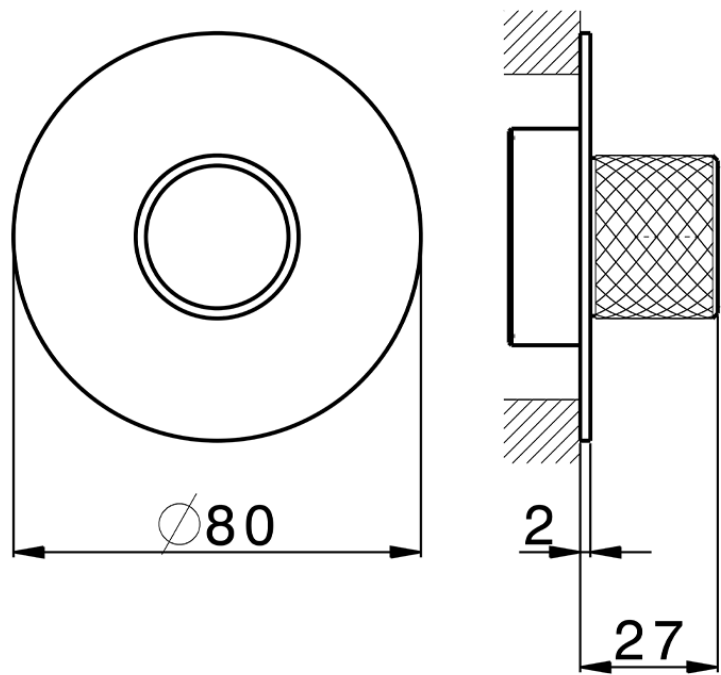

Parte externa para Push&Shower individual PUSH&SHOWER_PS0G6110

PS0G6110

<https://es.huberitalia.com/parte-externa-para-pushshower-individual-pushshower-ps0g6110>

ZB0G6000

<https://es.huberitalia.com/parte-empotrada-pushshower-empotrado-zb0g6000>