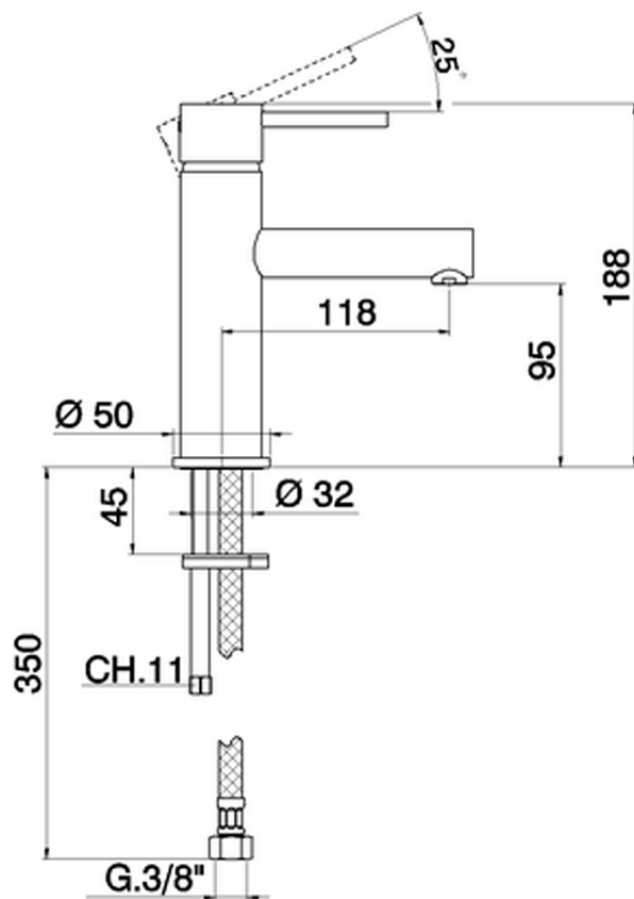

Lavabo monomando large TRATTO EVO_TV000500

TV000500

<https://es.huberitalia.com/lavabo-monomando-large-tratto-evo-tv000500>

2024-12-22