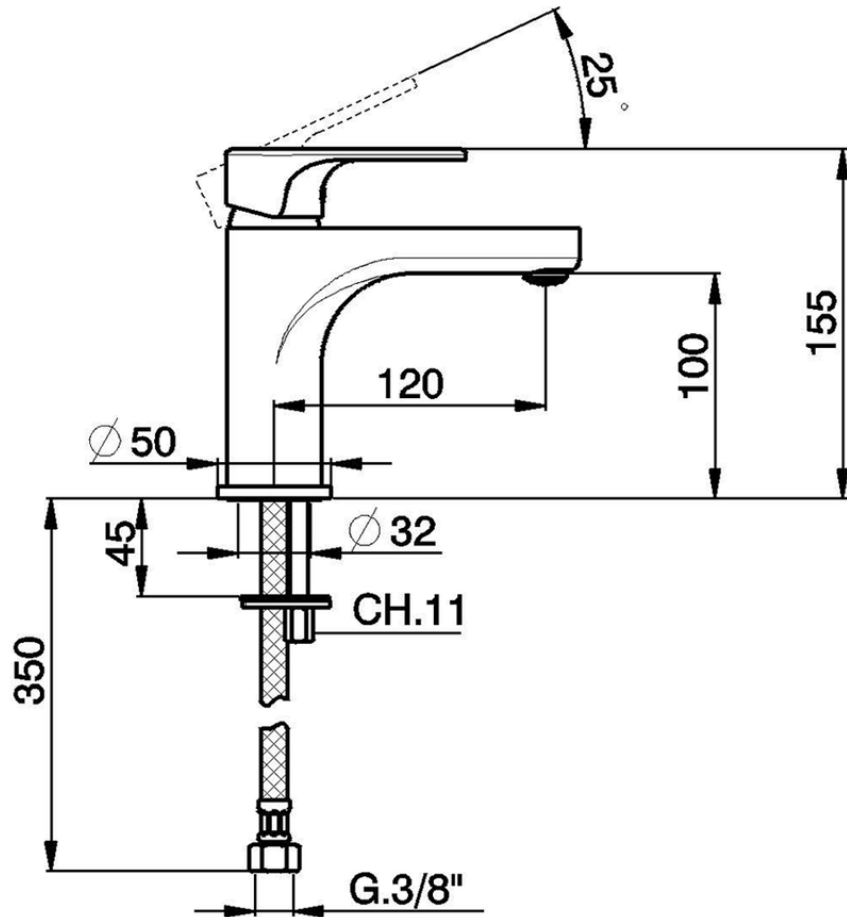

Lavabo monomando large EnergySave H3_AH000505

AH000505

<https://es.huberitalia.com/lavabo-monomando-large-energysave-h3-ah000505>

2024-11-21