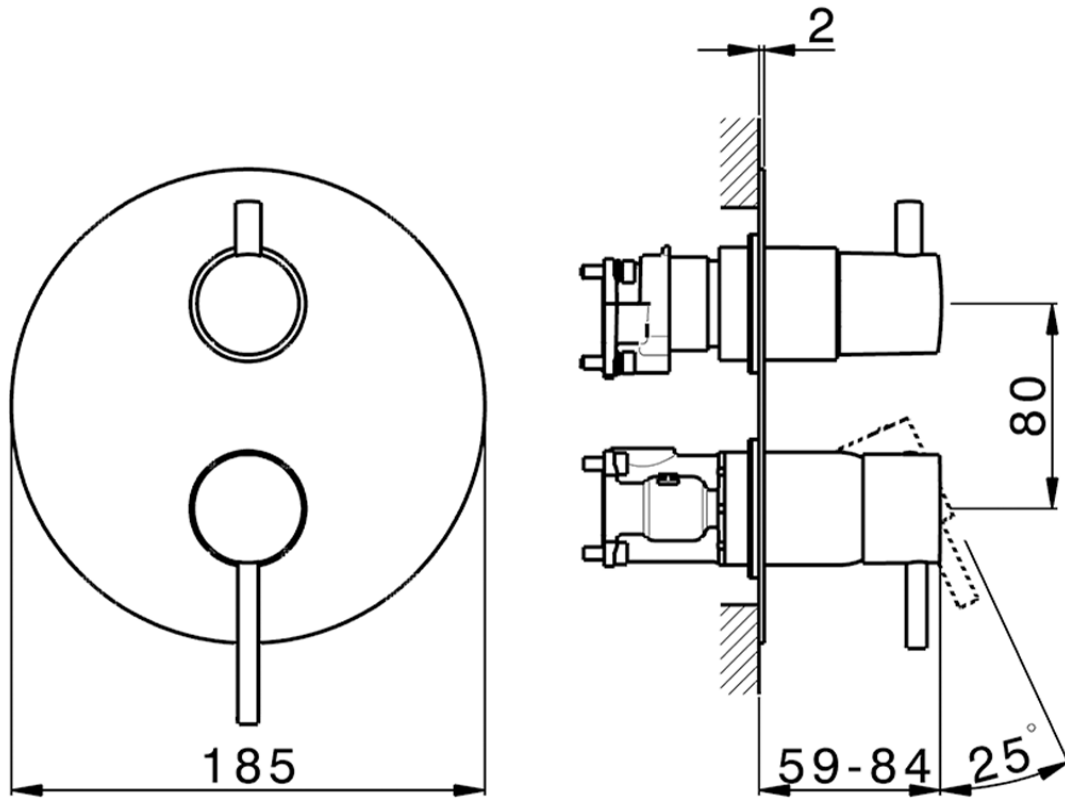

Conjunto Monomando para One-Box ONE BOX_K20BM030

K20BM030

<https://es.huberitalia.com/conjunto-monomando-para-one-box-one-box-k20bm030>

ZB00B031

<https://es.huberitalia.com/one-box-universal-para-empotrado-one-box-zb00b031>

ZB00B030

<https://es.huberitalia.com/one-box-universal-para-empotrado-one-box-zb00b030>

2026-04-30