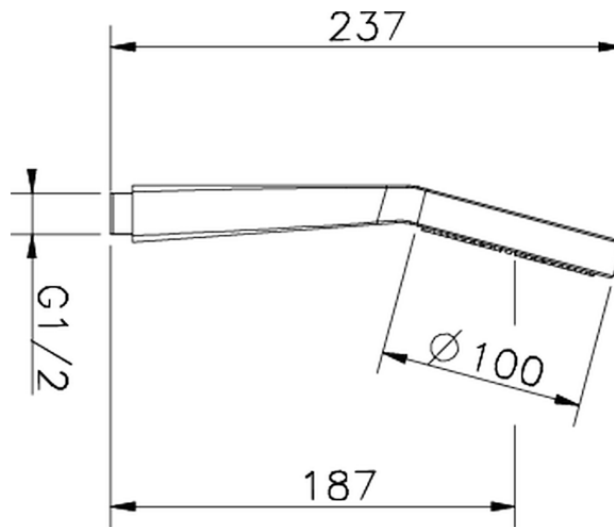

Duchita Melody ABS SHOWER_05.DO.44H.

05.DO.44H.

<https://es.huberitalia.com/duchita-melody-abs-shower-05-do-44h>

2025-01-31