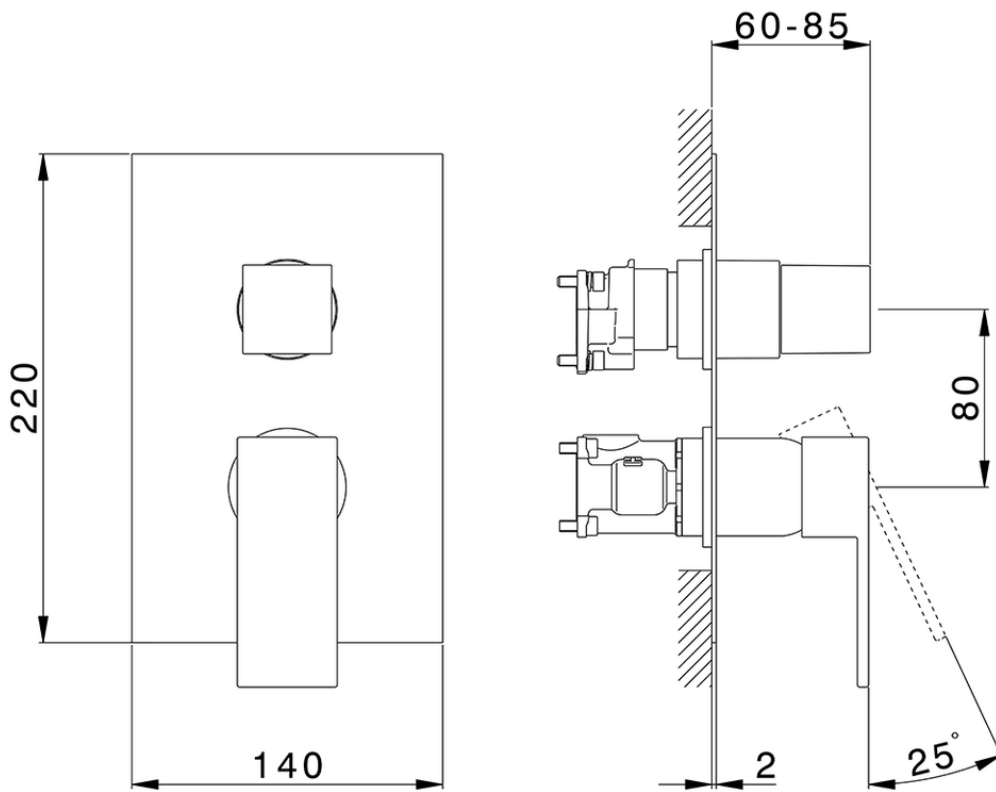

Conjunto Monomando para One-Box NUOVA EGO_NE0BM030

NE0BM030

<https://es.huberitalia.com/conjunto-monomando-para-one-box-nuova-ego-ne0bm030>

ZB00B031

<https://es.huberitalia.com/one-box-universal-para-empotrado-one-box-zb00b031>

ZB00B030

<https://es.huberitalia.com/one-box-universal-para-empotrado-one-box-zb00b030>

2026-06-15