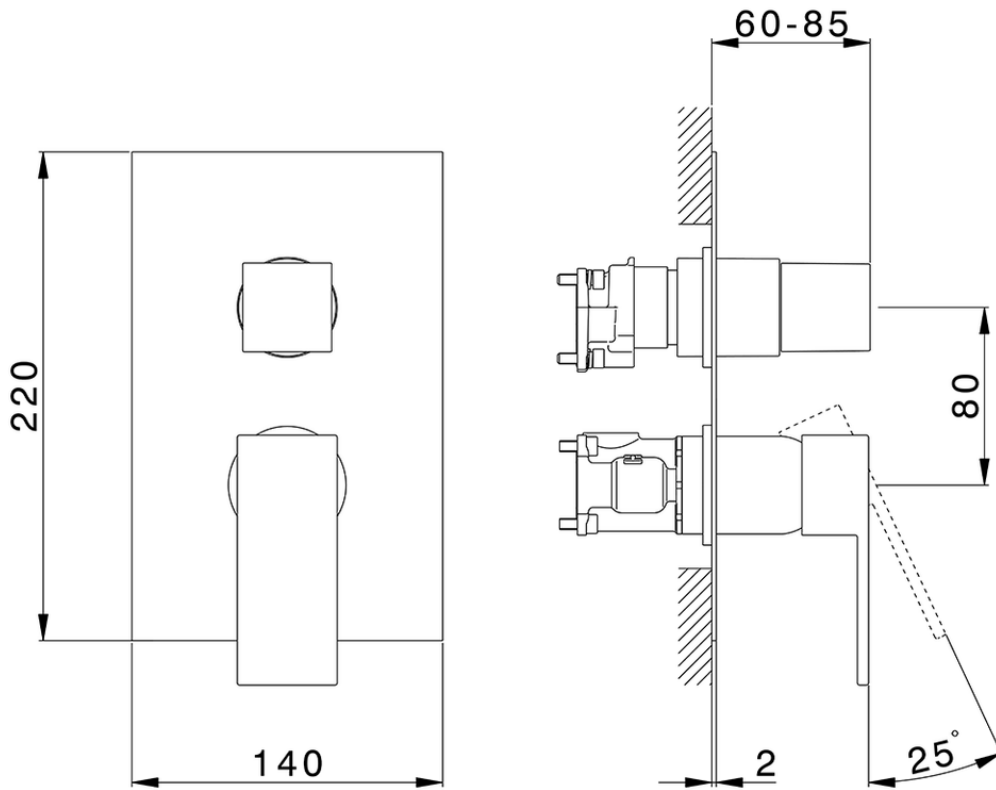

Conjunto Monomando para One-Box NUOVA EGO_NE0BM030

NE0BM030

<https://es.huberitalia.com/conjunto-monomando-para-one-box-nuova-ego-ne0bm030>

ZB00B031

<https://es.huberitalia.com/one-box-universal-para-empotrado-one-box-zb00b031>

ZB00B030

<https://es.huberitalia.com/one-box-universal-para-empotrado-one-box-zb00b030>

2026-05-20