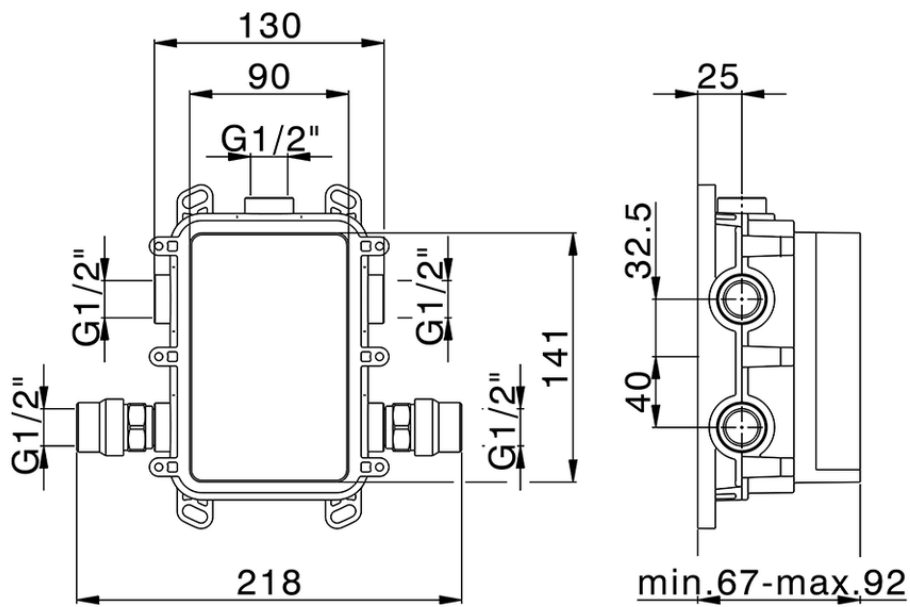

Conjunto Monomando para One-Box NUOVA EGO_NE0BM030

NE0BM030

<https://es.huberitalia.com/conjunto-monomando-para-one-box-nuova-ego-ne0bm030>

ZB00B031

<https://es.huberitalia.com/one-box-universal-para-empotrado-one-box-zb00b031>

ZB00B030

<https://es.huberitalia.com/one-box-universal-para-empotrado-one-box-zb00b030>

2026-06-10