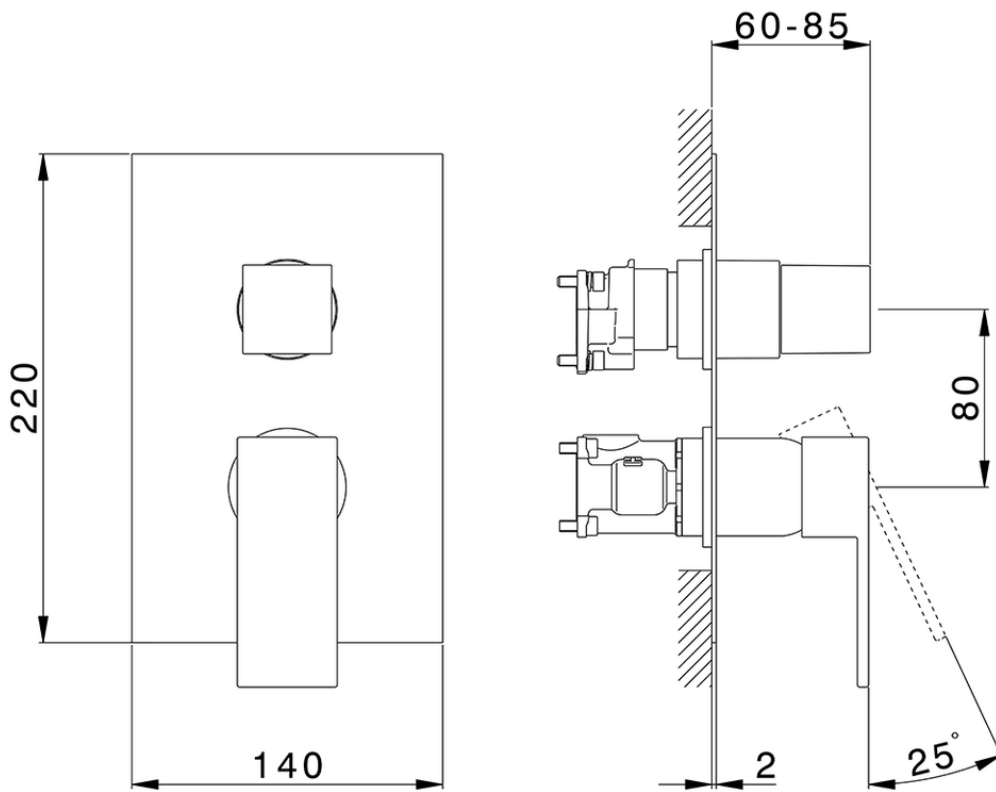

## Conjunto Monomando para One-Box NUOVA EGO\_NE0BM030

NE0BM030

<https://es.huberitalia.com/conjunto-monomando-para-one-box-nuova-ego-ne0bm030>

ZB00B031

<https://es.huberitalia.com/one-box-universal-para-empotrado-one-box-zb00b031>

ZB00B030

<https://es.huberitalia.com/one-box-universal-para-empotrado-one-box-zb00b030>

2026-04-12