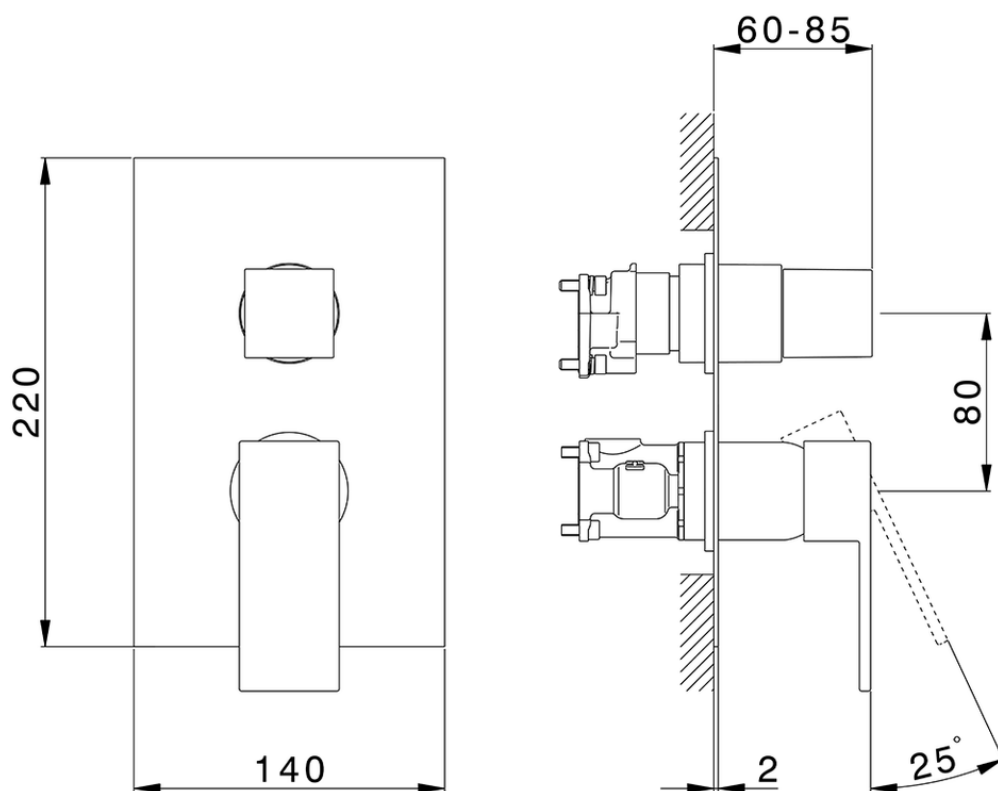

Conjunto Monomando para One-Box NUOVA EGO_NE0BM030

NE0BM030

<https://es.huberitalia.com/conjunto-monomando-para-one-box-nuova-ego-ne0bm030>

ZB00B031

<https://es.huberitalia.com/one-box-universal-para-empotrado-one-box-zb00b031>

ZB00B030

<https://es.huberitalia.com/one-box-universal-para-empotrado-one-box-zb00b030>

2026-06-10