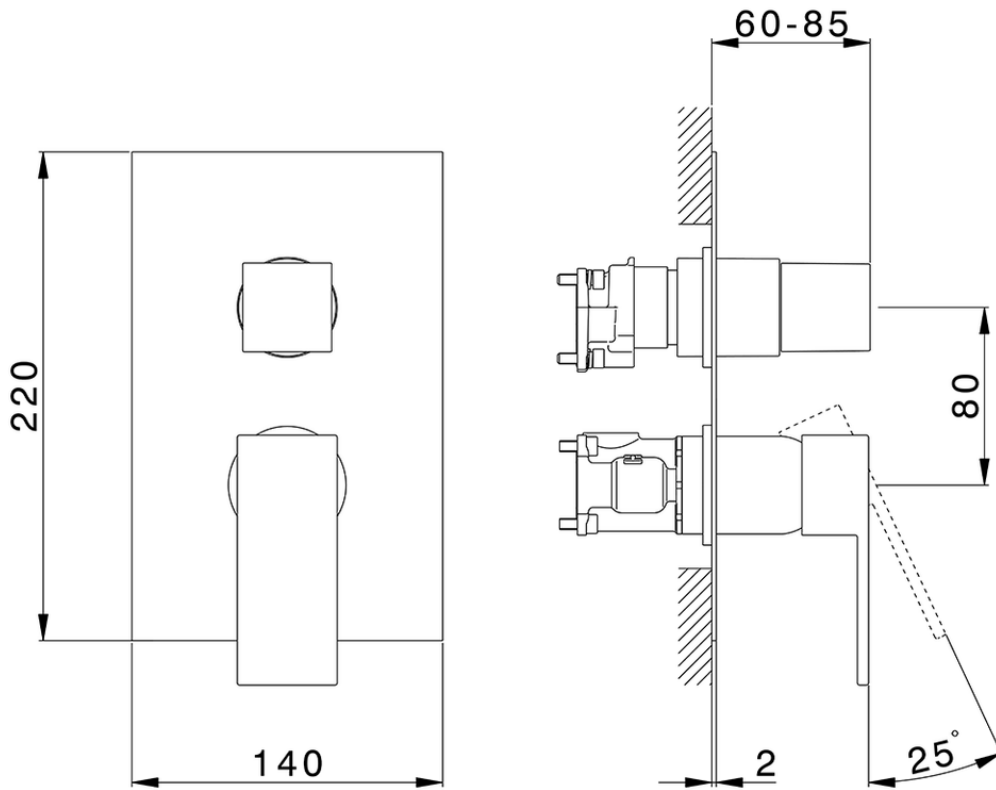

## Conjunto Monomando para One-Box NUOVA EGO\_NE0BM030

NE0BM030

<https://es.huberitalia.com/conjunto-monomando-para-one-box-nuova-ego-ne0bm030>

ZB00B031

<https://es.huberitalia.com/one-box-universal-para-empotrado-one-box-zb00b031>

ZB00B030

<https://es.huberitalia.com/one-box-universal-para-empotrado-one-box-zb00b030>

2026-04-10