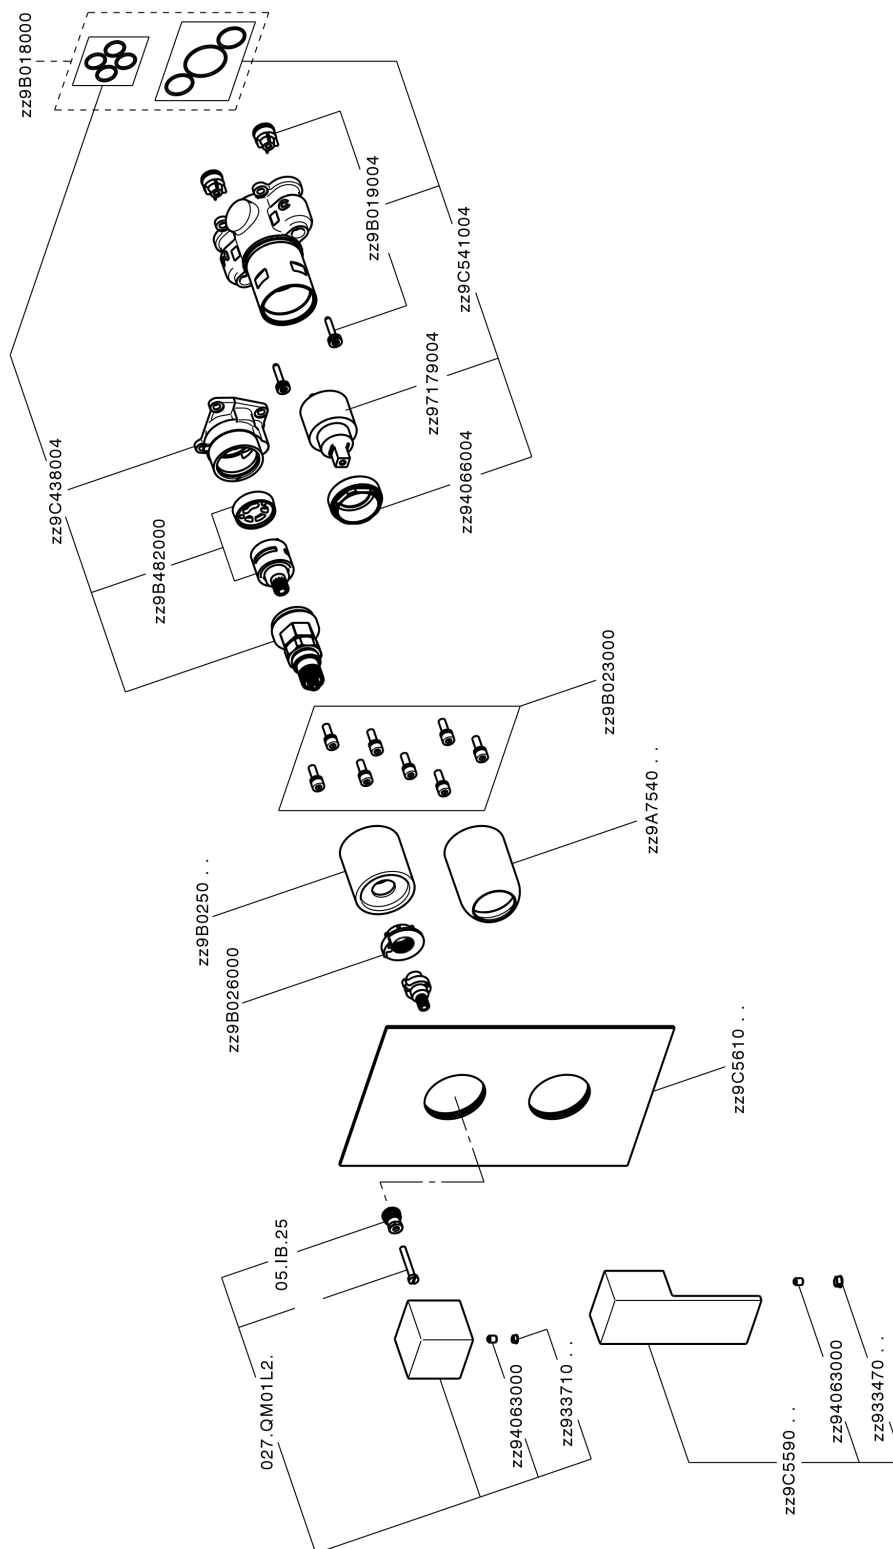

Conjunto Monomando para One-Box NUOVA EGO_NE0BM030

NE0BM030

<https://es.huberitalia.com/conjunto-monomando-para-one-box-nuova-ego-ne0bm030>

One-Box Universal para empotrado ONE BOX_ZB00B031

ZB00B031

<https://es.huberitalia.com/one-box-universal-para-empotrado-one-box-zb00b031>

One-Box Universal para empotrado ONE BOX_ZB00B030

ZB00B030

<https://es.huberitalia.com/one-box-universal-para-empotrado-one-box-zb00b030>

2026-06-15