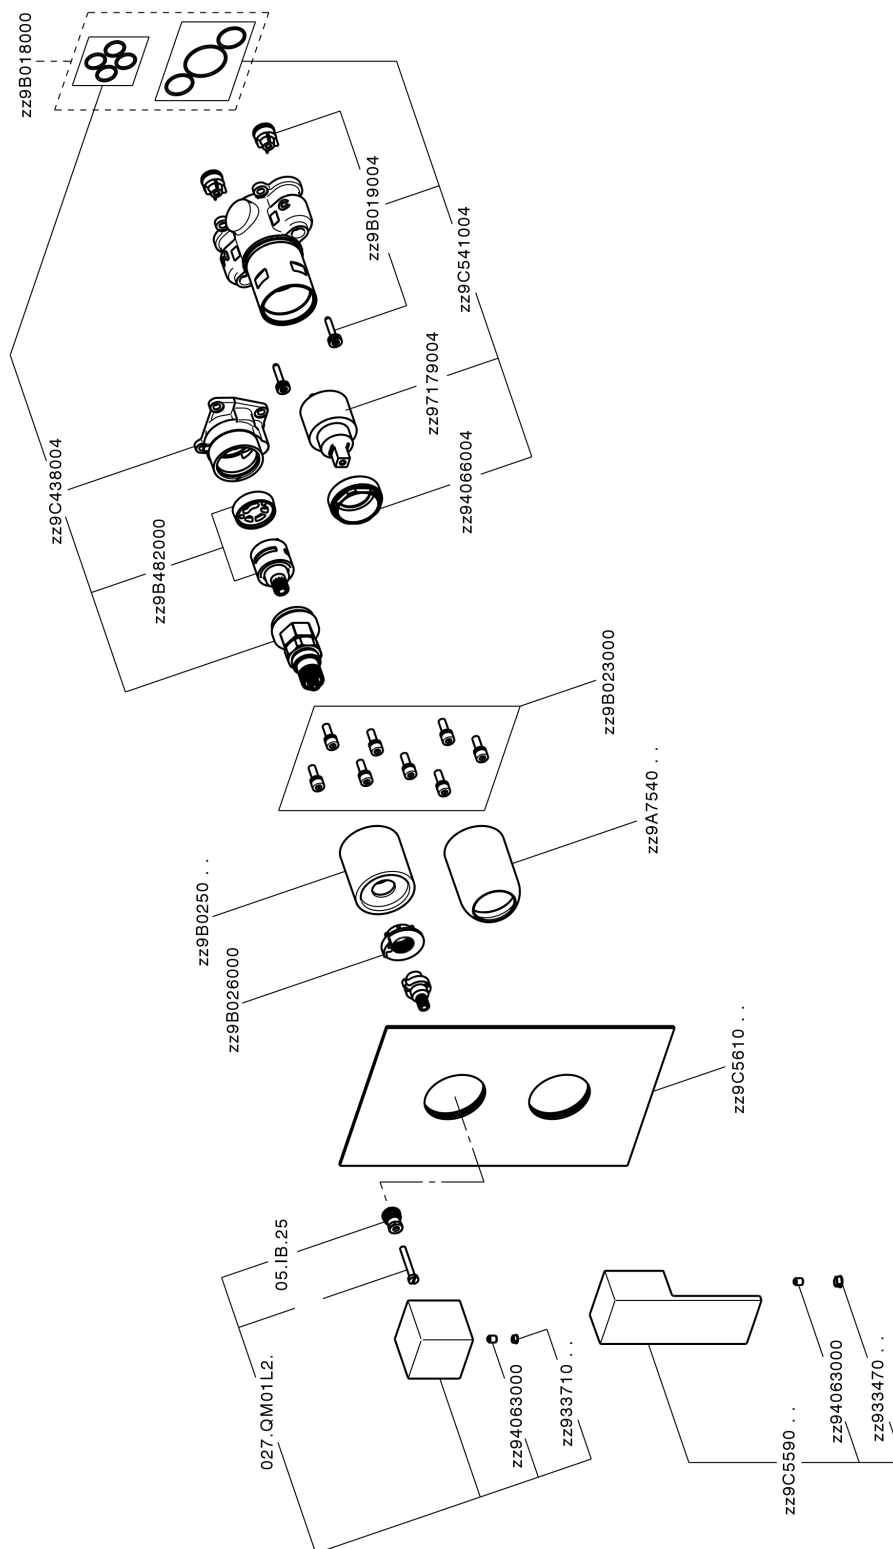

Conjunto Monomando para One-Box NUOVA EGO_NE0BM030

NE0BM030

<https://es.huberitalia.com/conjunto-monomando-para-one-box-nuova-ego-ne0bm030>

One-Box Universal para empotrado ONE BOX_ZB00B031

ZB00B031

<https://es.huberitalia.com/one-box-universal-para-empotrado-one-box-zb00b031>

One-Box Universal para empotrado ONE BOX_ZB00B030

ZB00B030

<https://es.huberitalia.com/one-box-universal-para-empotrado-one-box-zb00b030>

2026-04-10