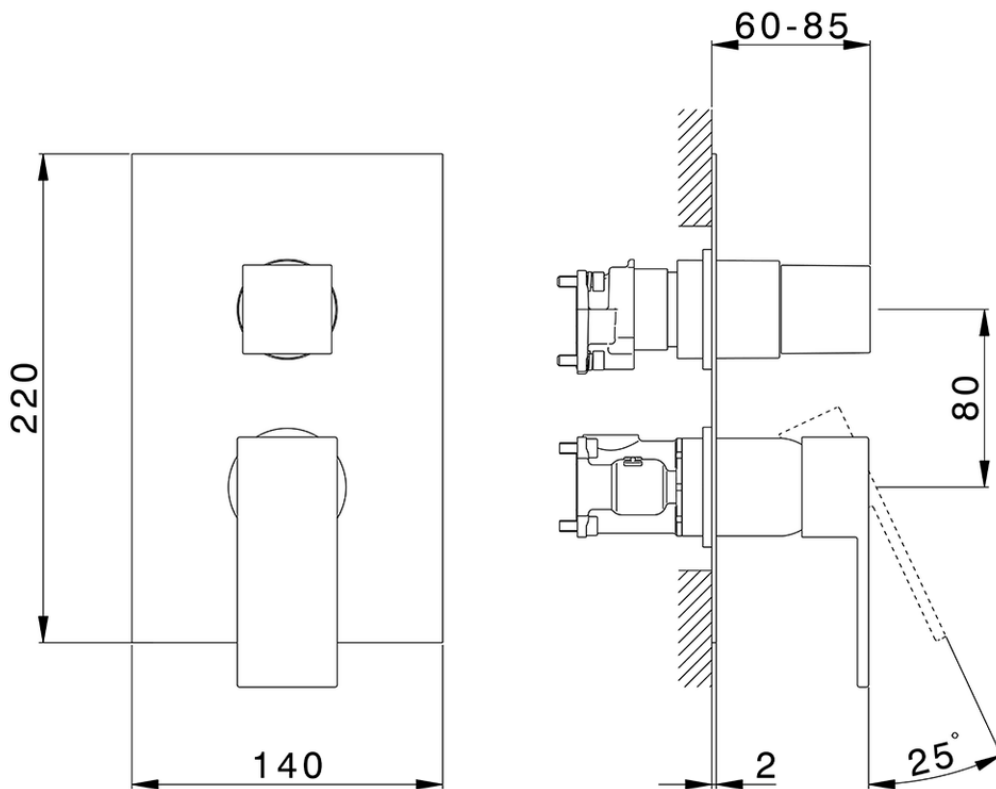

Conjunto Monomando para One-Box NUOVA EGO_NE0BM030

NE0BM030

<https://es.huberitalia.com/conjunto-monomando-para-one-box-nuova-ego-ne0bm030>

ZB00B031

<https://es.huberitalia.com/one-box-universal-para-empotrado-one-box-zb00b031>

ZB00B030

<https://es.huberitalia.com/one-box-universal-para-empotrado-one-box-zb00b030>

2026-04-30