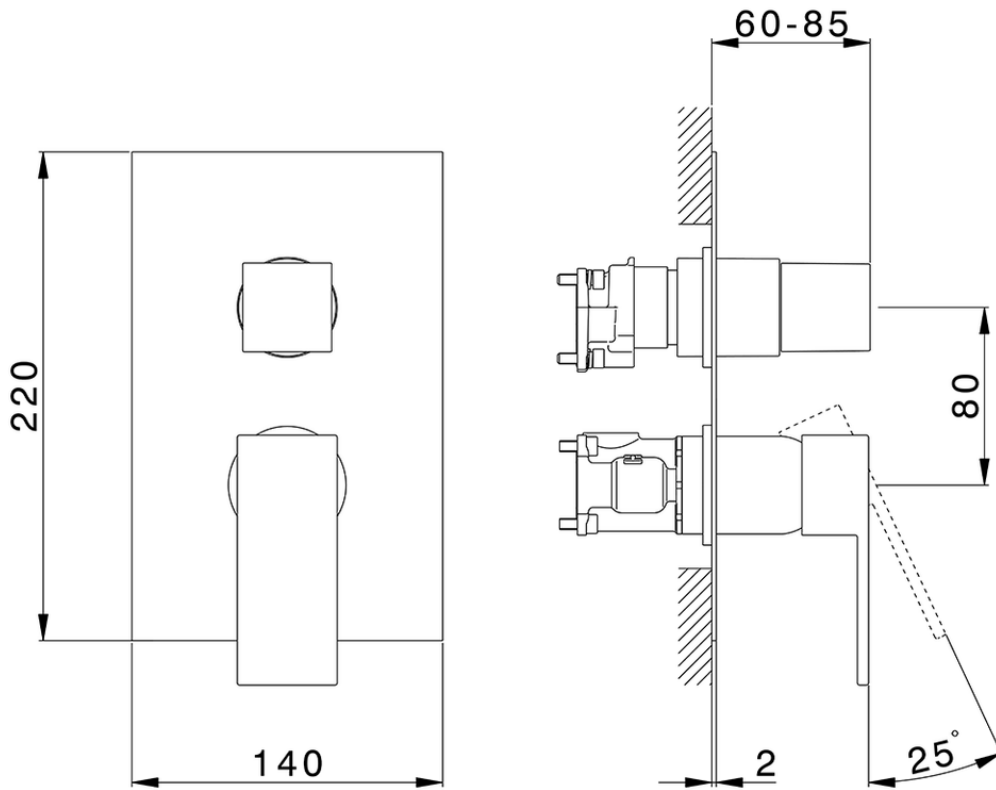

Conjunto Monomando para One-Box NUOVA EGO_NE0BM030

NE0BM030

<https://es.huberitalia.com/conjunto-monomando-para-one-box-nuova-ego-ne0bm030>

ZB00B031

<https://es.huberitalia.com/one-box-universal-para-empotrado-one-box-zb00b031>

ZB00B030

<https://es.huberitalia.com/one-box-universal-para-empotrado-one-box-zb00b030>

2026-04-30