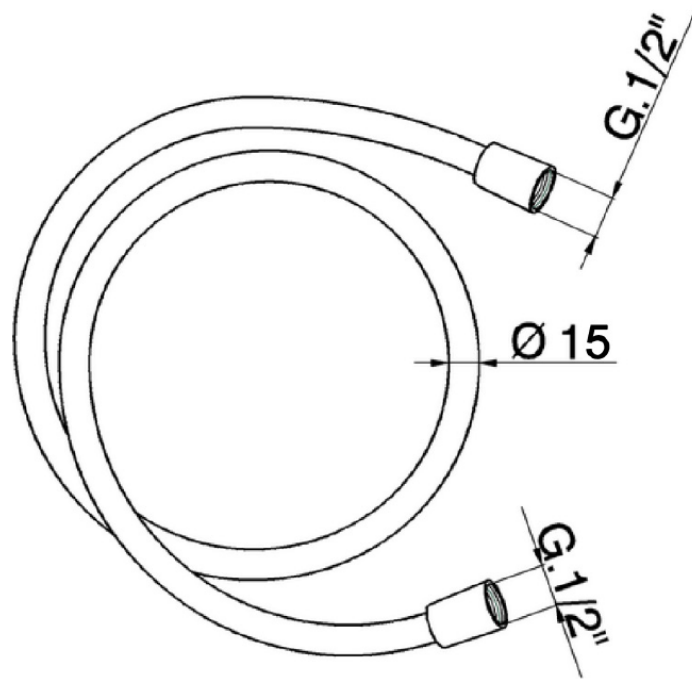

Flexible liso SUPREME 200 cm SHOWER_ZB009090

ZB009090

<https://es.huberitalia.com/flexible-liso-supreme-200-cm-shower-zb009090>

2026-06-15