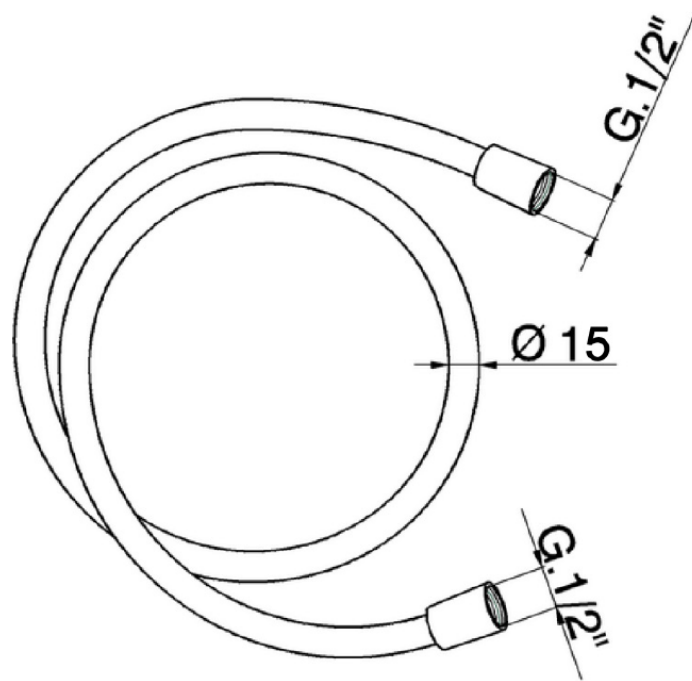

Flexible liso SUPREME 200 cm SHOWER_ZB009090

ZB009090

<https://es.huberitalia.com/flexible-liso-supreme-200-cm-shower-zb009090>

2026-05-02