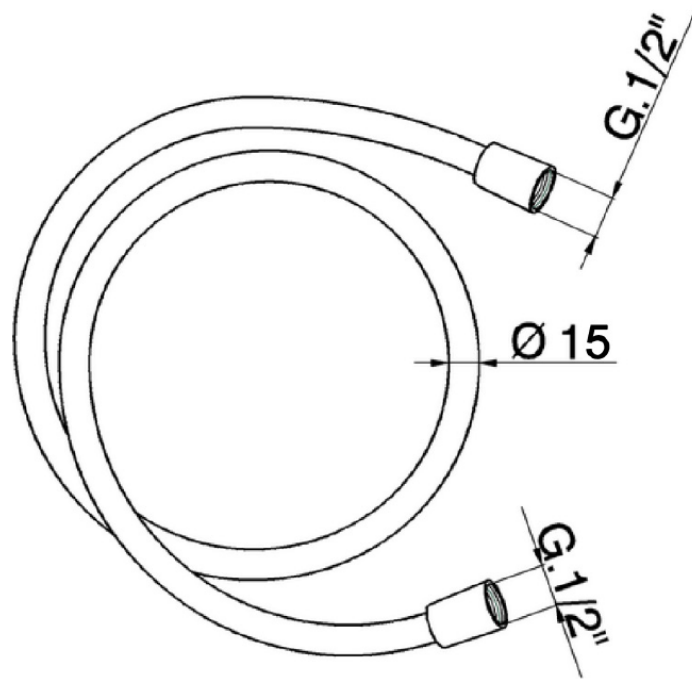

Flexible liso SUPREME 200 cm SHOWER_ZB009090

ZB009090

<https://es.huberitalia.com/flexible-liso-supreme-200-cm-shower-zb009090>

2026-04-10