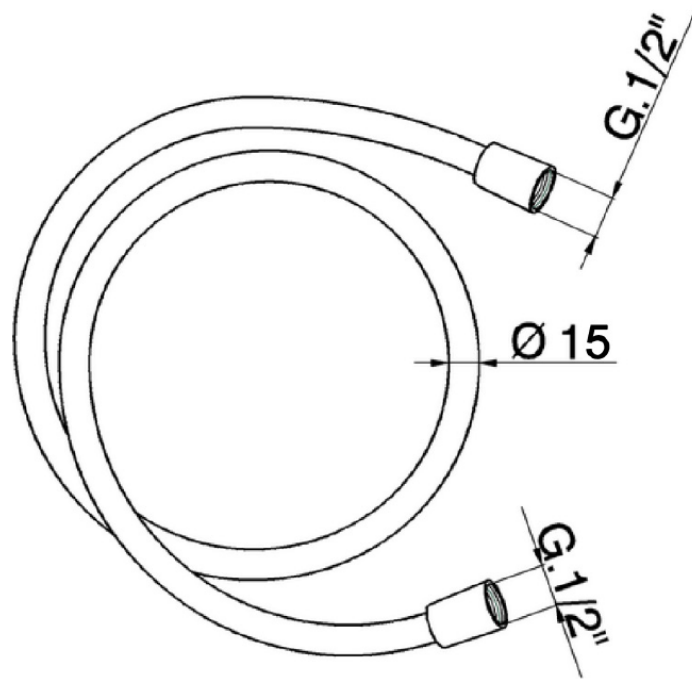

Flexible liso SUPREME 200 cm SHOWER_ZB009090

ZB009090

<https://es.huberitalia.com/flexible-liso-supreme-200-cm-shower-zb009090>

2026-06-13