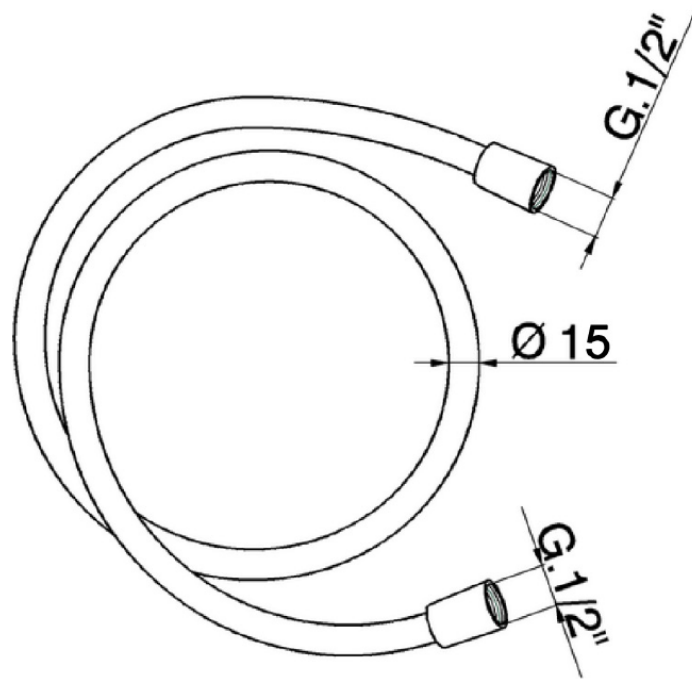

## Flexible liso SUPREME 200 cm SHOWER\_ZB009090

ZB009090

<https://es.huberitalia.com/flexible-liso-supreme-200-cm-shower-zb009090>

2026-06-10