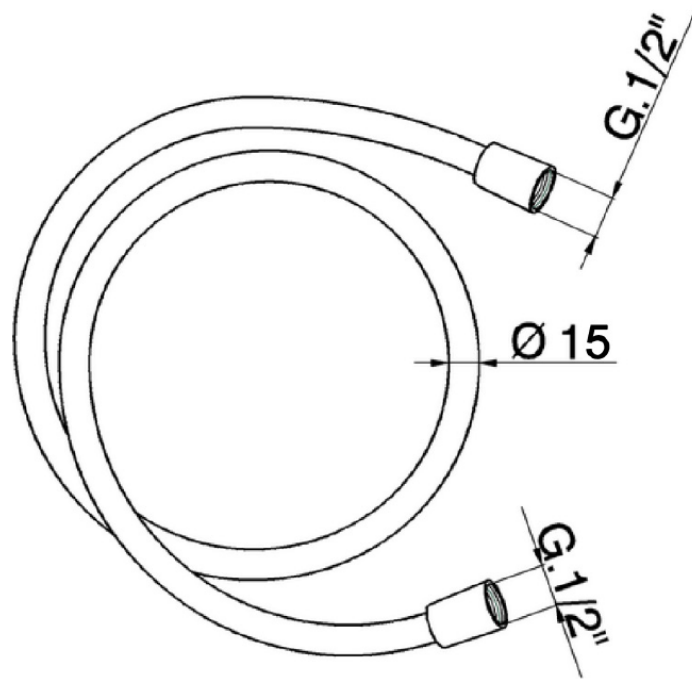

Flexible liso SUPREME 200 cm SHOWER_ZB009090

ZB009090

<https://es.huberitalia.com/flexible-liso-supreme-200-cm-shower-zb009090>

2026-04-11