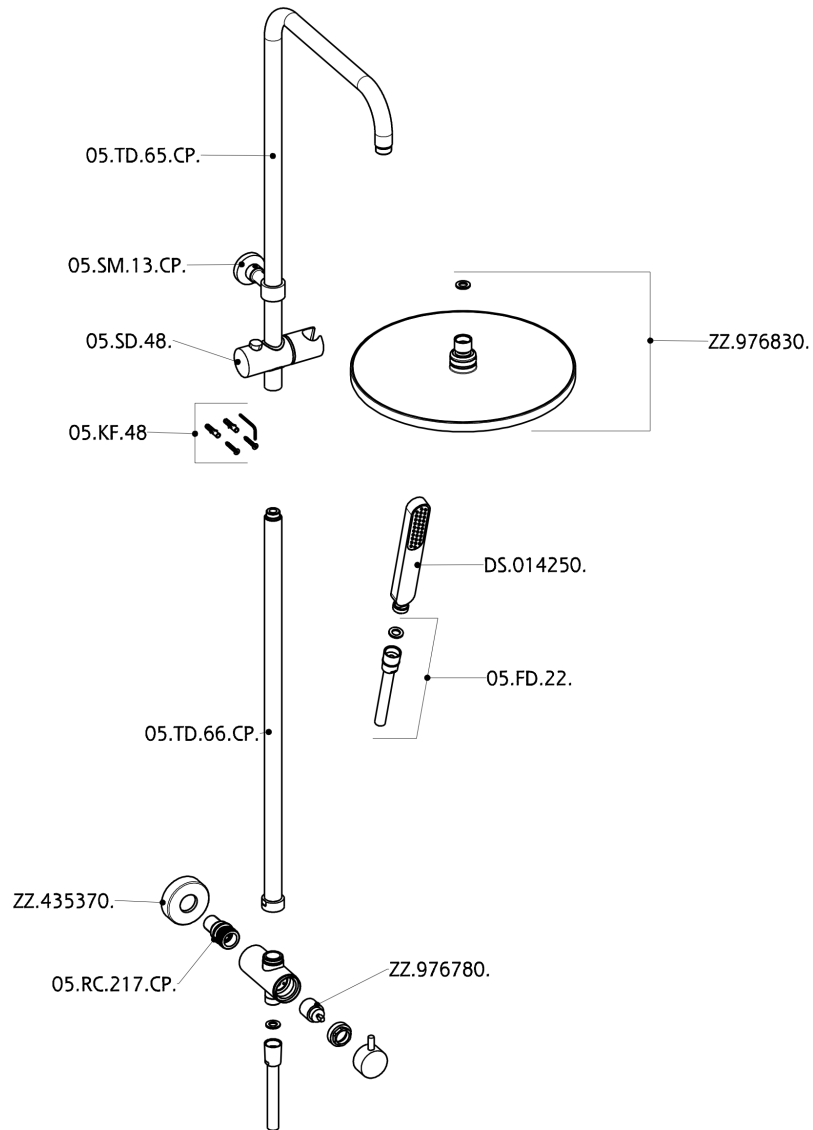

CombiShower with Diverter COLUMNS_SSV72010

SSV72010

<https://es.huberitalia.com/combishower-with-diverter-columns-ssv72010>

2024-12-22