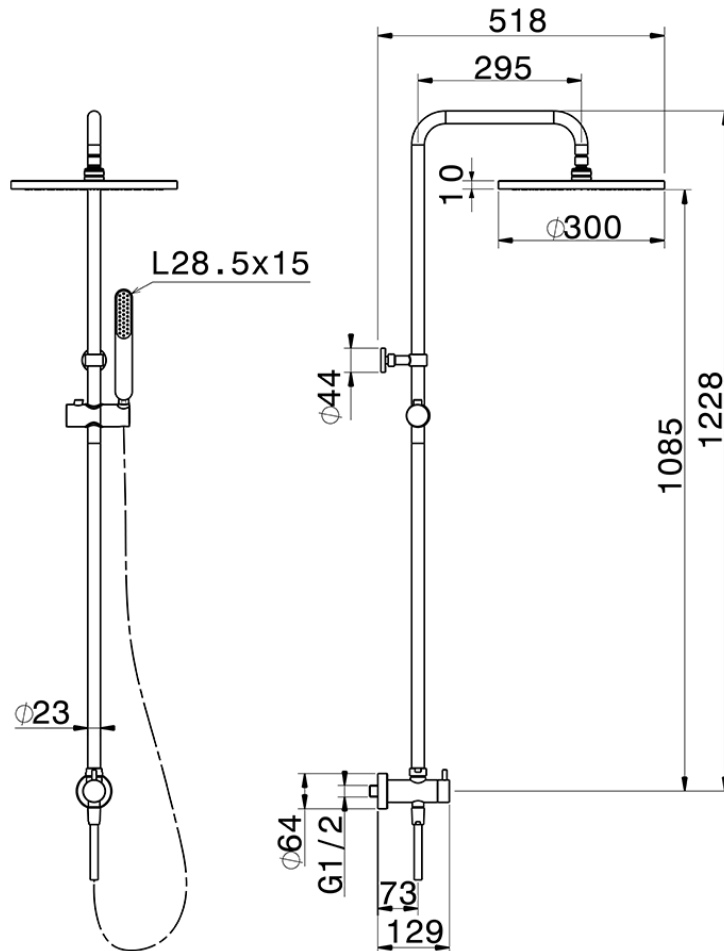

CombiShower with Diverter COLUMNS\_SSV72010

SSV72010

<https://es.huberitalia.com/combishower-with-diverter-columns-ssv72010>

2024-12-22