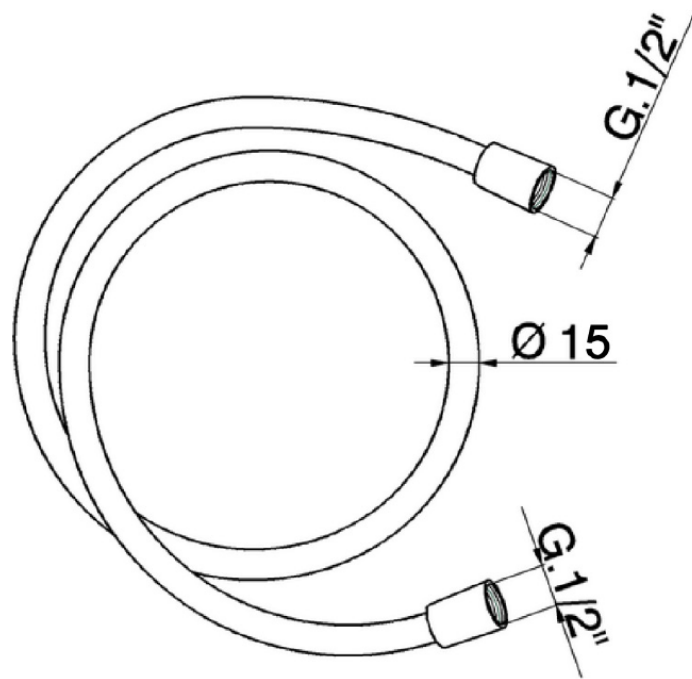

Flexible liso SUPREME 200 cm SHOWER_ZB009090

ZB009090

<https://es.huberitalia.com/flexible-liso-supreme-200-cm-shower-zb009090>

2025-02-23