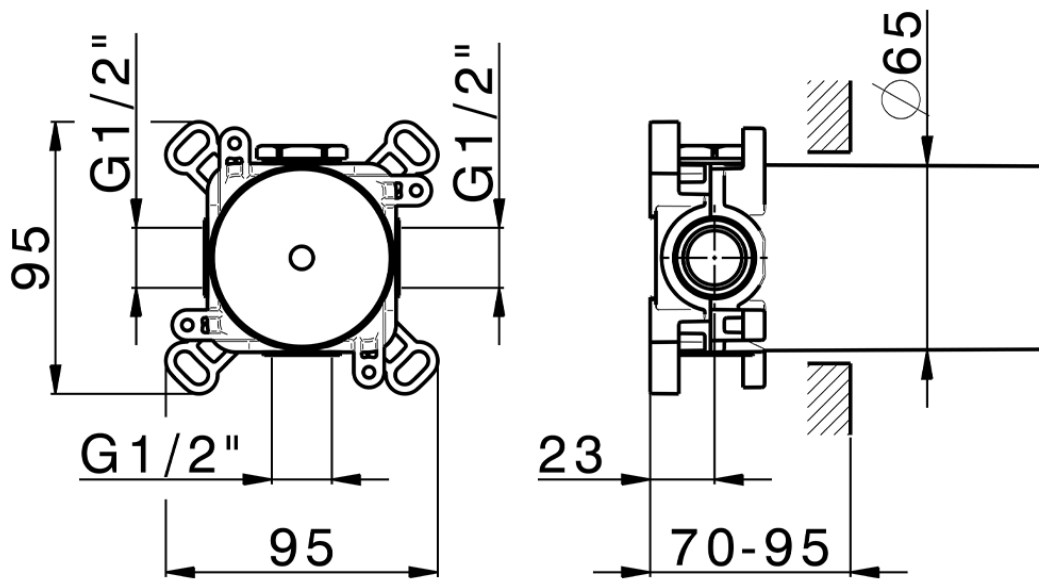

Parte externa para Push&Shower individual PUSH&SHOWER_PS0G6120

PS0G6120

<https://es.huberitalia.com/parte-externa-para-pushshower-individual-pushshower-ps0g6120>

ZB0G6000

<https://es.huberitalia.com/parte-empotrada-pushshower-empotrado-zb0g6000>