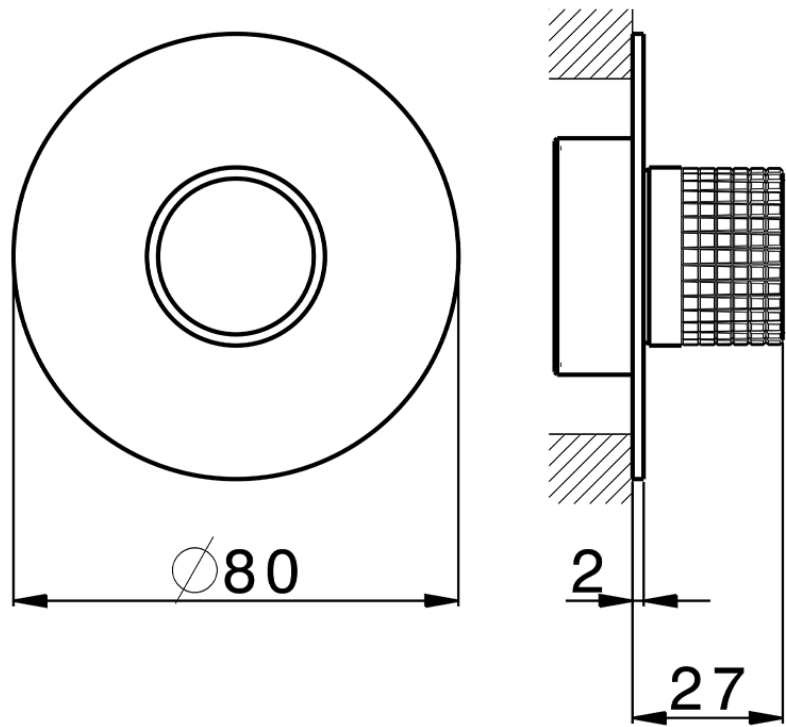

Parte externa para Push&Shower individual PUSH&SHOWER_PS0G6120

PS0G6120

<https://es.huberitalia.com/parte-externa-para-pushshower-individual-pushshower-ps0g6120>

ZB0G6000

<https://es.huberitalia.com/parte-empotrada-pushshower-empotrado-zb0g6000>