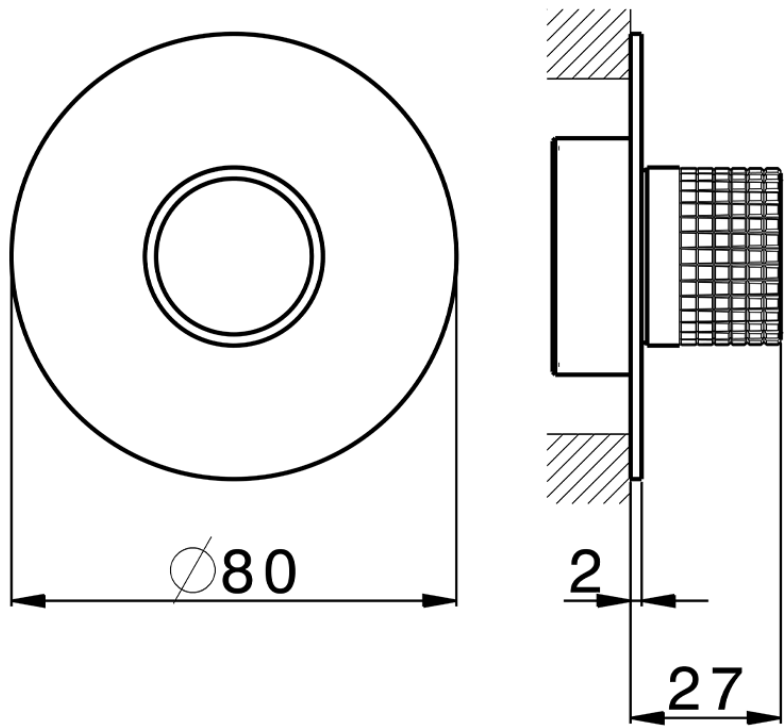

Parte externa para Push&Shower individual PUSH&SHOWER_PS0G6120

PS0G6120

<https://es.huberitalia.com/parte-externa-para-pushshower-individual-pushshower-ps0g6120>

ZBOG6000

<https://es.huberitalia.com/parte-empotrada-pushshower-empotrado-zb0g6000>