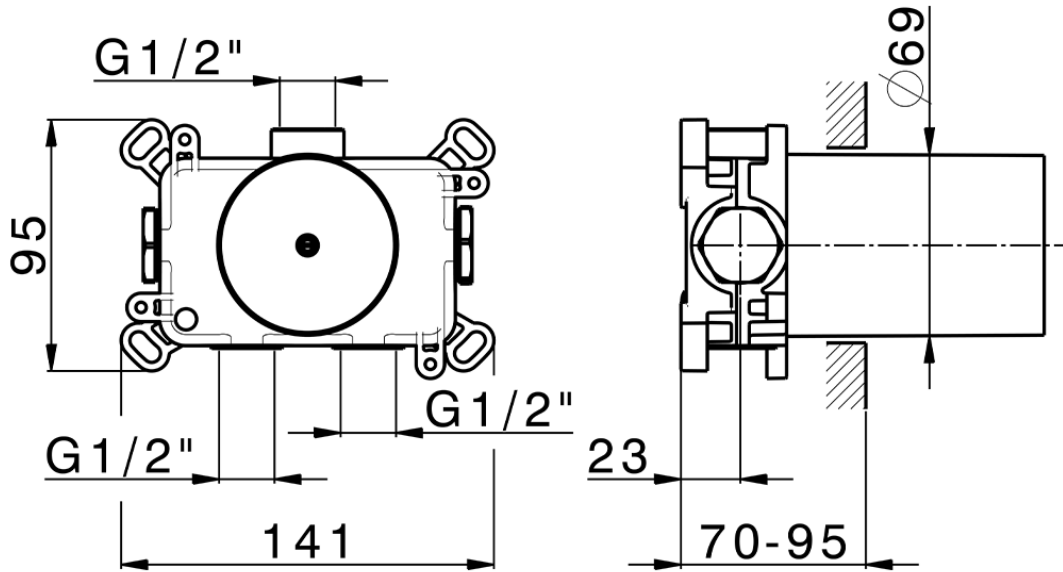

Parte empotrada termostático PUSH&SHOWER_ZB0G1000

ZB0G1000

<https://es.huberitalia.com/parte-empotrada-termostatico-pushshower-zb0g1000>

2026-04-30