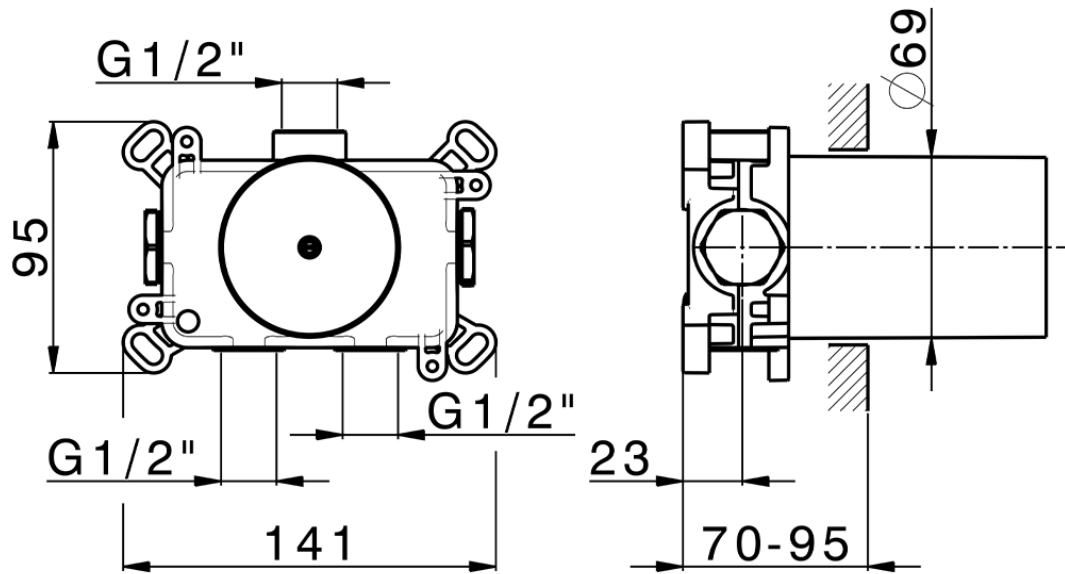

Parte empotrada termostático PUSH&SHOWER_ZB0G1000

ZB0G1000

<https://es.huberitalia.com/parte-empotrada-termostatico-pushshower-zb0g1000>

2026-06-30