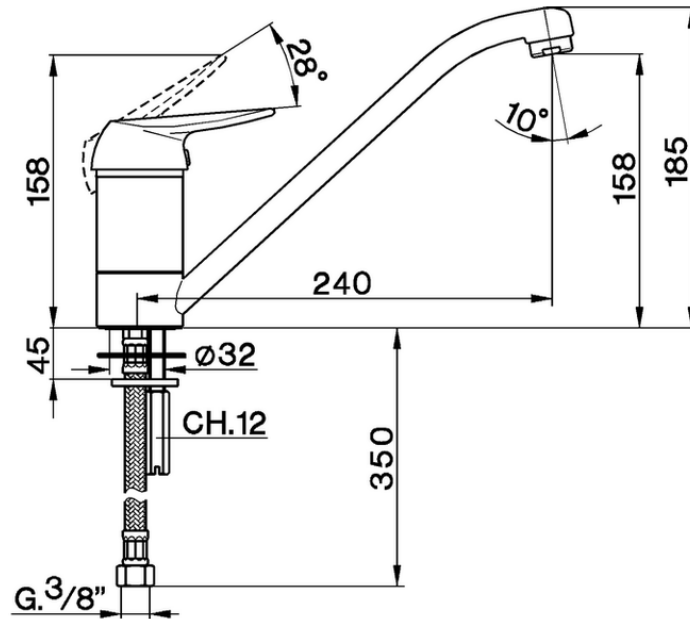

Fregadero monomando KITCHEN_AT400580

AT400580

<https://es.huberitalia.com/fregadero-monomando-kitchen-at400580>

2025-01-31