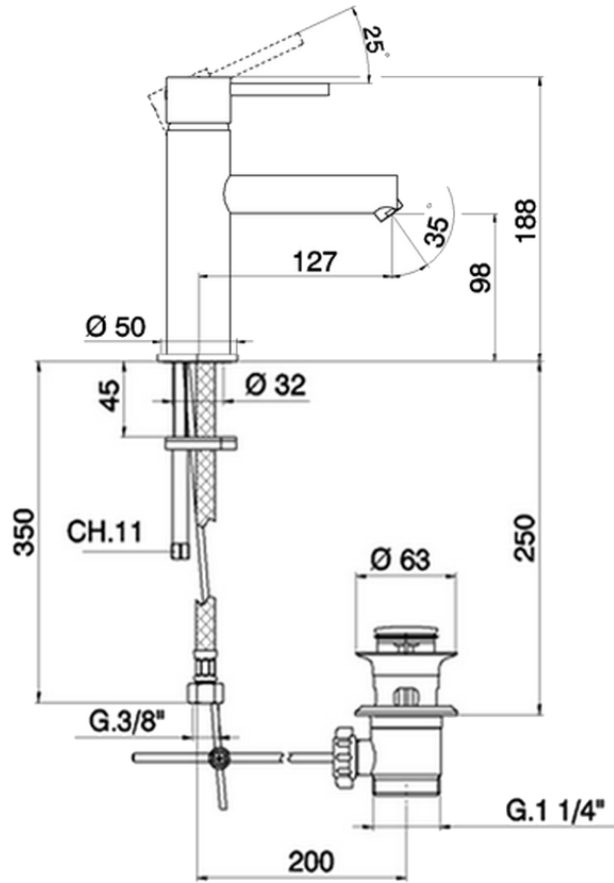

Bidé monomando large TRATTO EVO_TV000590

TV000590

<https://es.huberitalia.com/bide-monomando-large-tratto-evo-tv000590>

2024-12-22