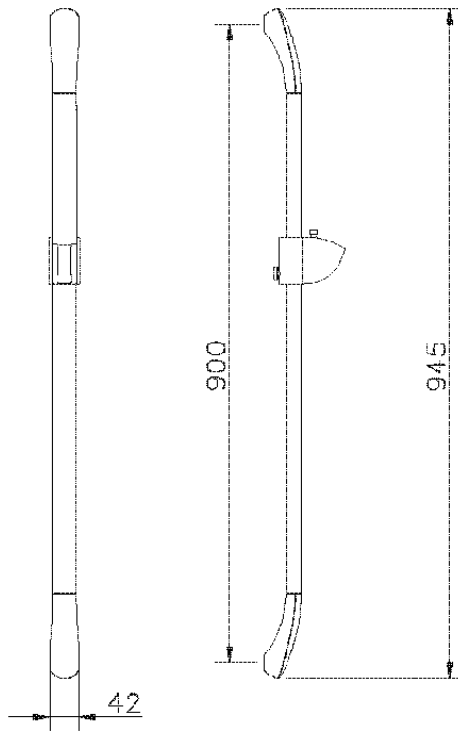

Barra corrediza SHOWER_05.AS.09H.

05.AS.09H.

<https://es.huberitalia.com/barra-corrediza-shower-05-as-09h>

2026-06-13