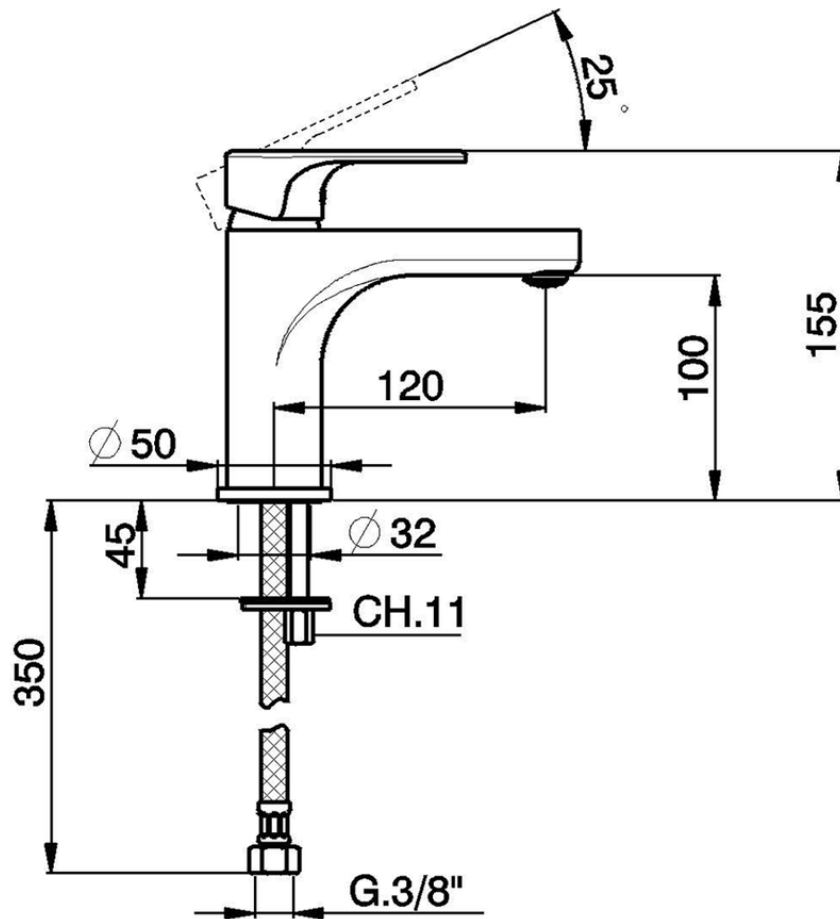

Lavabo monomando large EnergySave H3_AH000505

AH000505

<https://es.huberitalia.com/lavabo-monomando-large-energysave-h3-ah000505>

2026-06-15