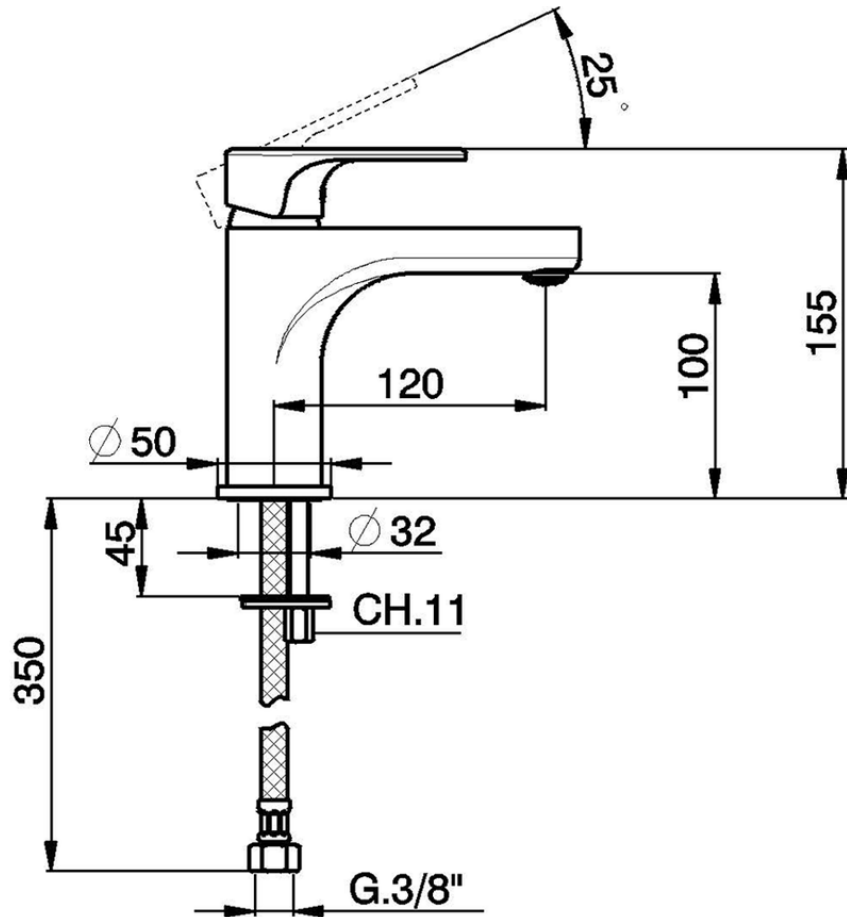

Lavabo monomando large EnergySave H3\_AH000505

AH000505

<https://es.huberitalia.com/lavabo-monomando-large-energysave-h3-ah000505>

2026-06-10