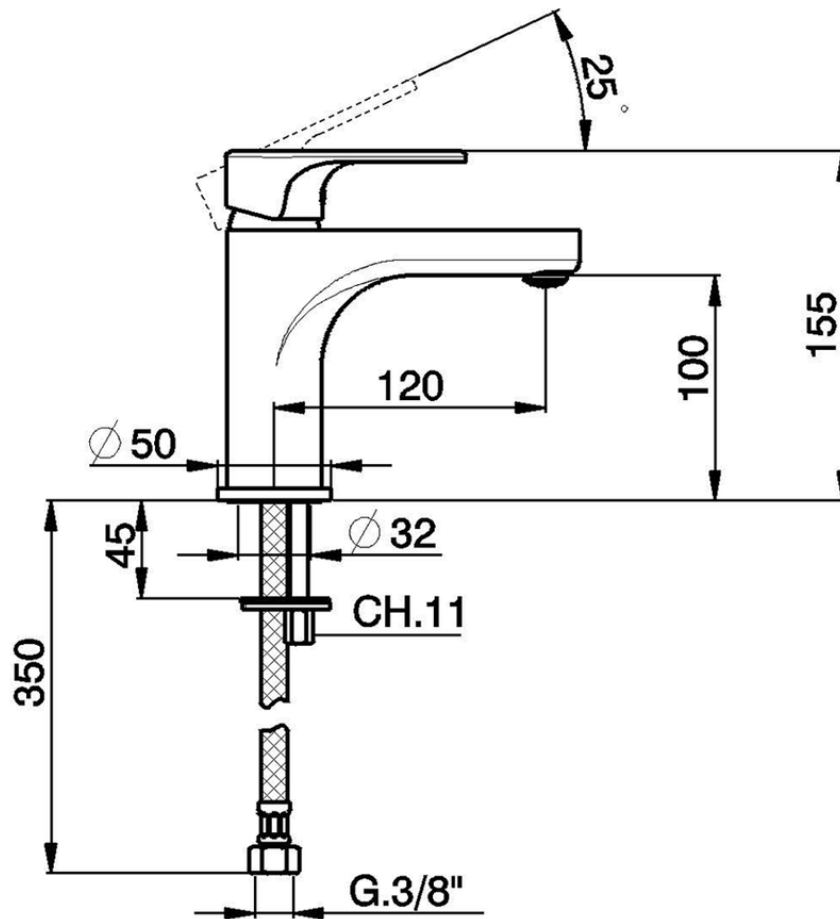

Lavabo monomando large EnergySave H3_AH000505

AH000505

<https://es.huberitalia.com/lavabo-monomando-large-energysave-h3-ah000505>

2026-05-20