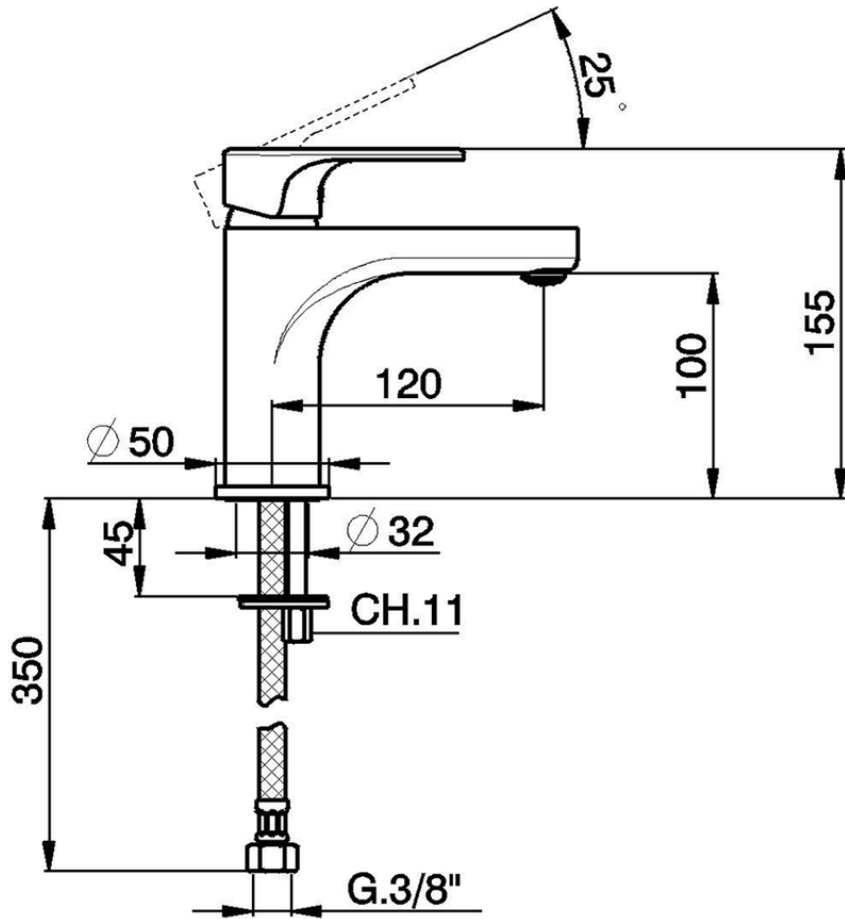

Lavabo monomando large EnergySave H3_AH000505

AH000505

<https://es.huberitalia.com/lavabo-monomando-large-energysave-h3-ah000505>

2026-04-29