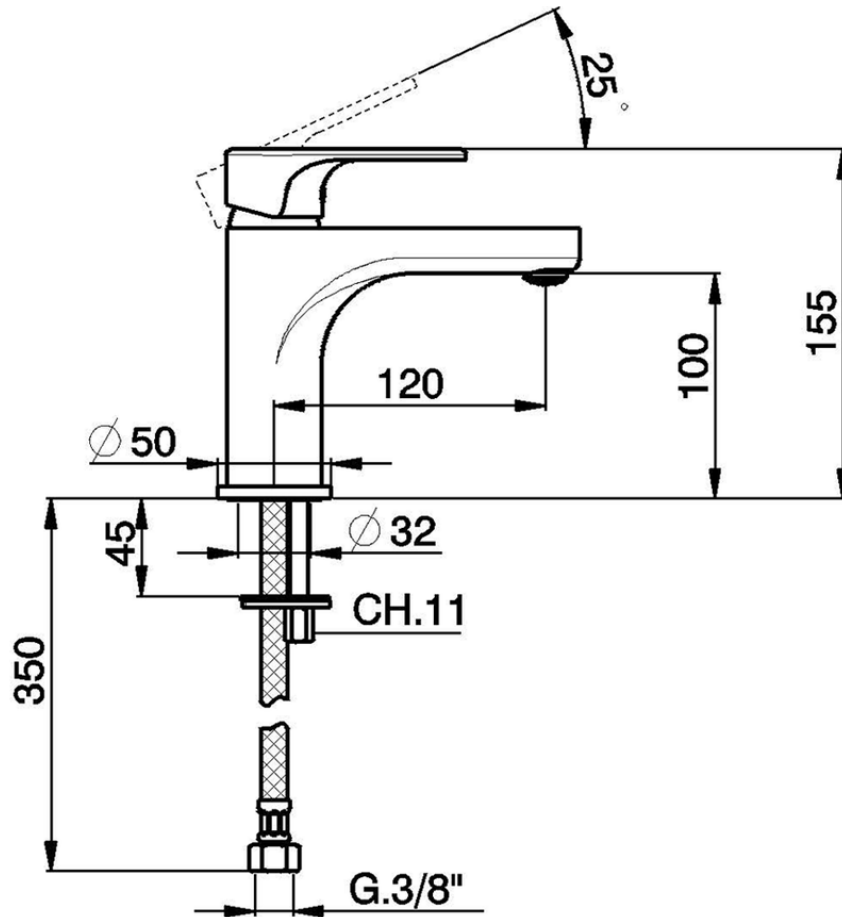

Lavabo monomando large EnergySave H3_AH000505

AH000505

<https://es.huberitalia.com/lavabo-monomando-large-energysave-h3-ah000505>

2026-06-13