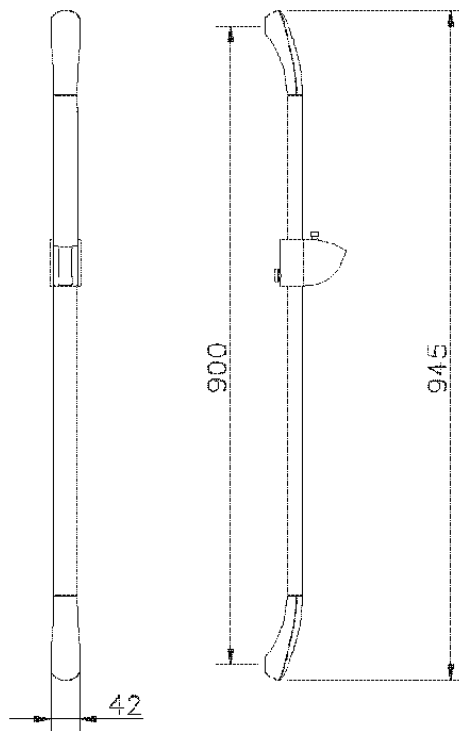

Barra corrediza SHOWER_05.AS.09H.

05.AS.09H.

<https://es.huberitalia.com/barra-corrediza-shower-05-as-09h>

2025-01-21