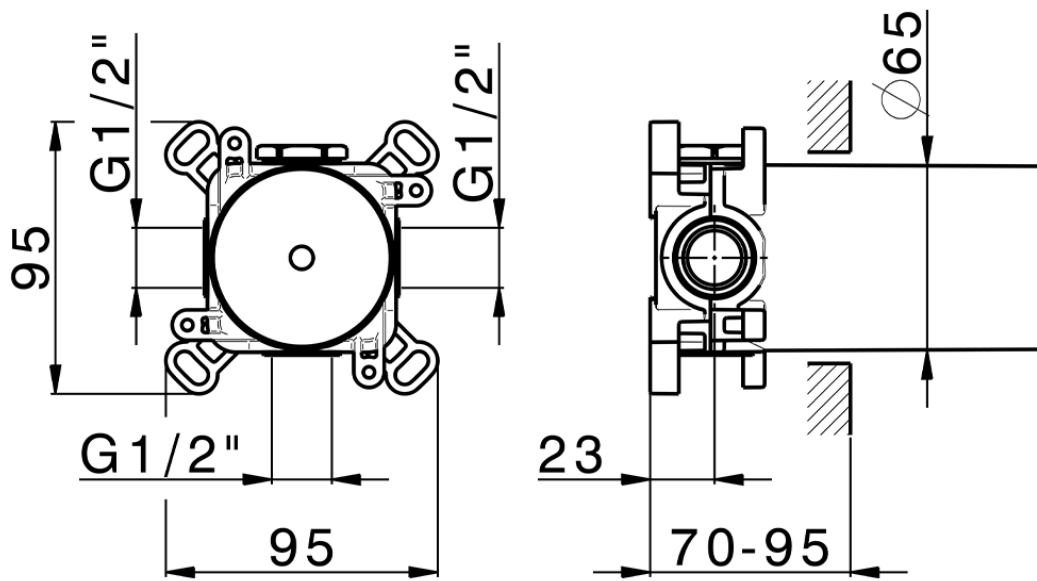

## Parte externa para Push&Shower individual PUSH&SHOWER\_PS0G6320

PS0G6320

<https://es.huberitalia.com/parte-externa-para-pushshower-individual-pushshower-ps0g6320>

ZBOG6000

<https://es.huberitalia.com/parte-empotrada-pushshower-empotrado-zb0g6000>