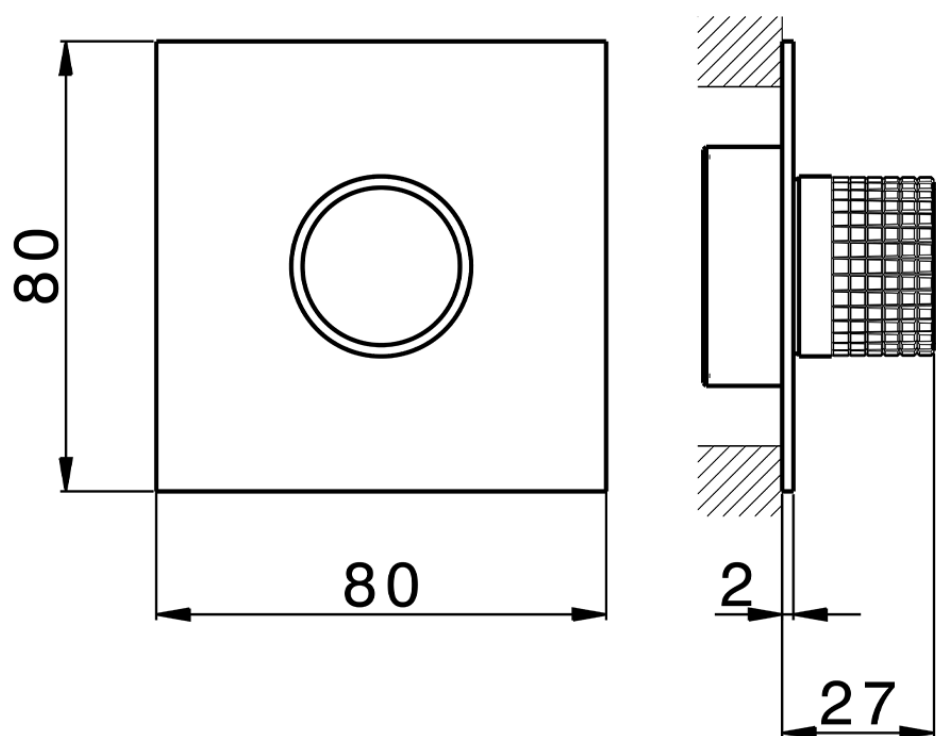

## Parte externa para Push&Shower individual PUSH&SHOWER\_PS0G6320

PS0G6320

<https://es.huberitalia.com/parte-externa-para-pushshower-individual-pushshower-ps0g6320>

ZBOG6000

<https://es.huberitalia.com/parte-empotrada-pushshower-empotrado-zb0g6000>