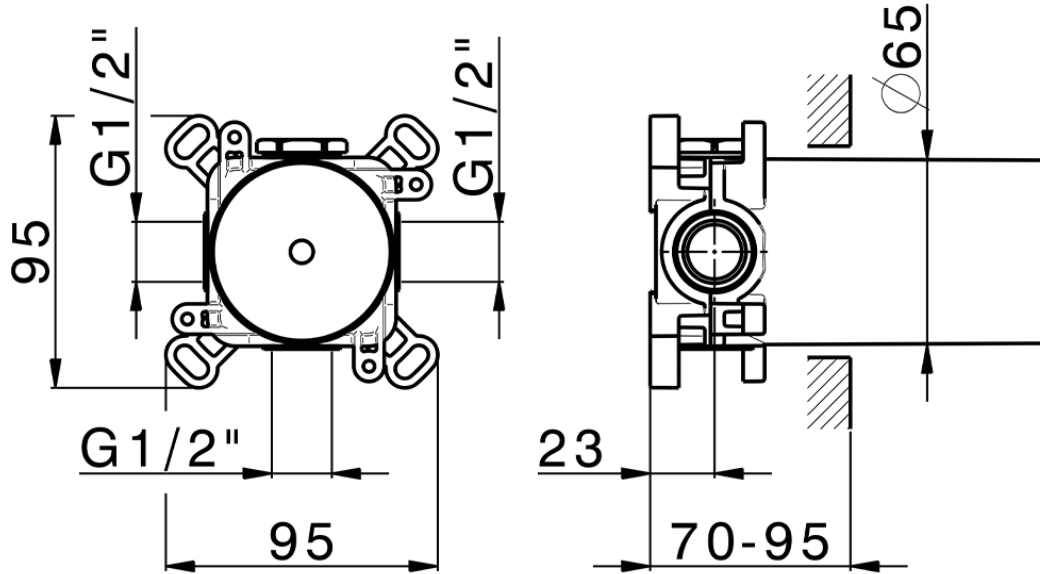

Parte empotrada Push&Shower EMPOTRADO_ZB0G6000

ZB0G6000

<https://es.huberitalia.com/parte-empotrada-pushshower-empotrado-zb0g6000>

2024-09-19