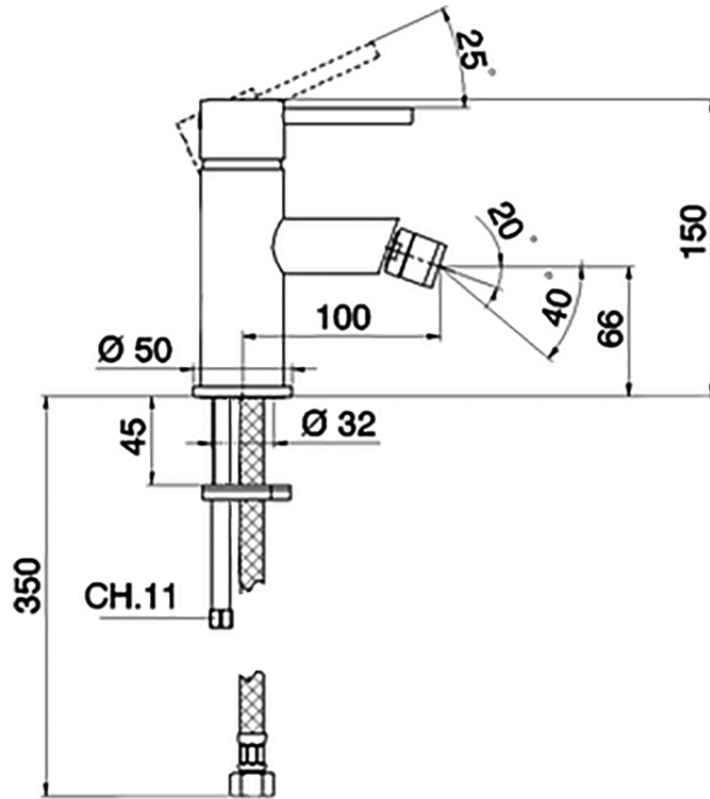

Bidé monomando Energy Save TRATTO EVO_TV000565

TV000565

<https://es.huberitalia.com/bide-monomando-energy-save-tratto-evo-tv000565>

2026-06-30