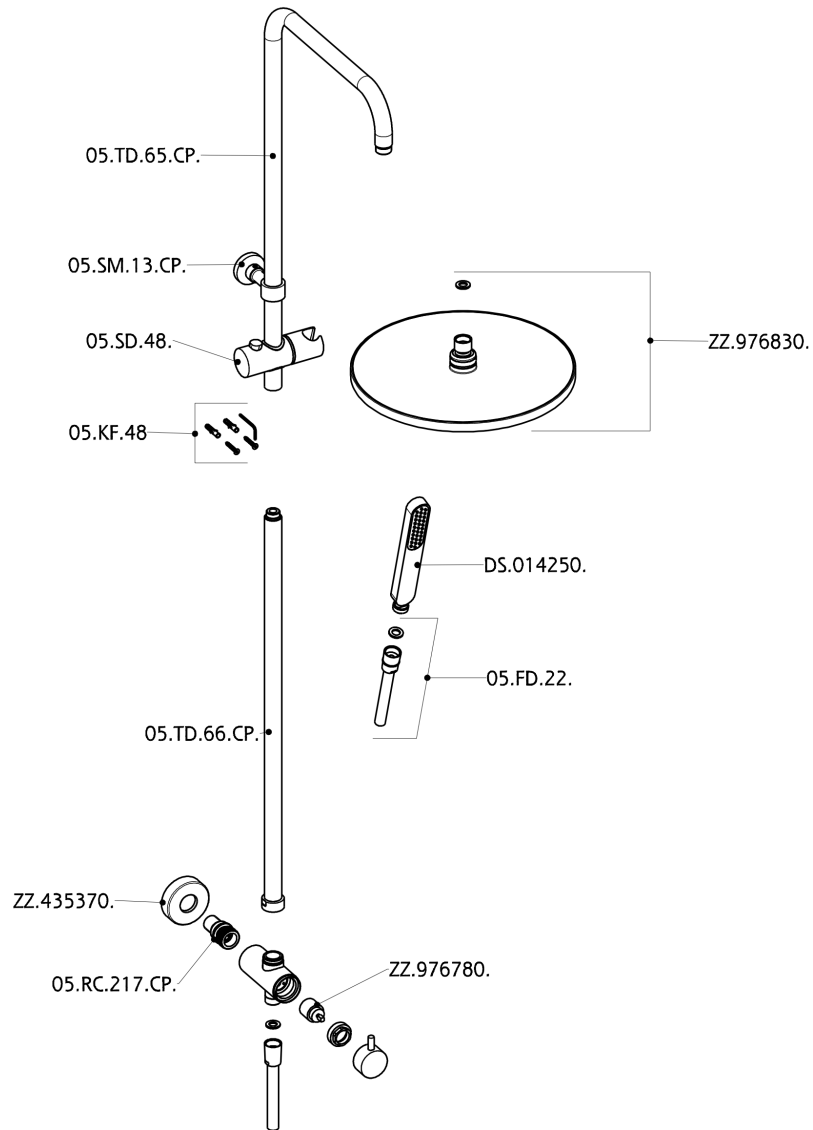

CombiShower with Diverter COLUMNS_SSV72010

SSV72010

<https://es.huberitalia.com/combishower-with-diverter-columns-ssv72010>

2026-06-27