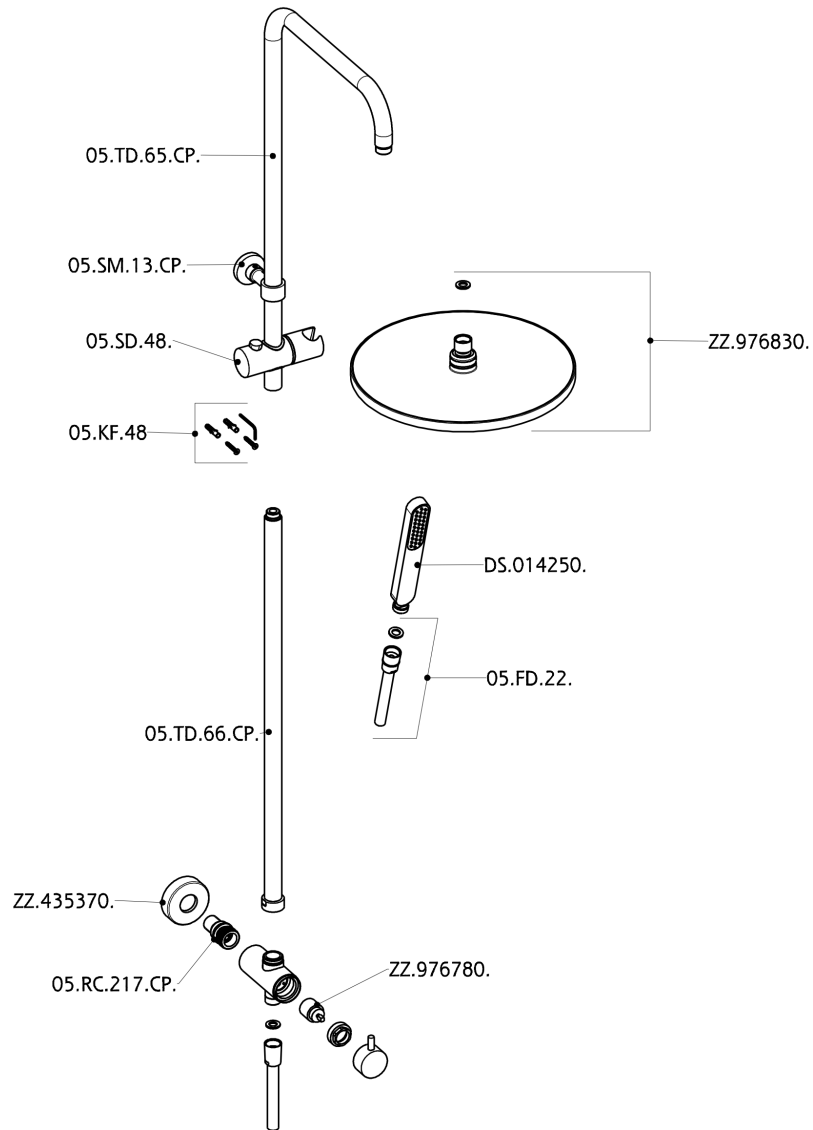

## CombiShower with Diverter COLUMNS\_SSV72010

SSV72010

<https://es.huberitalia.com/combishower-with-diverter-columns-ssv72010>

2026-06-13