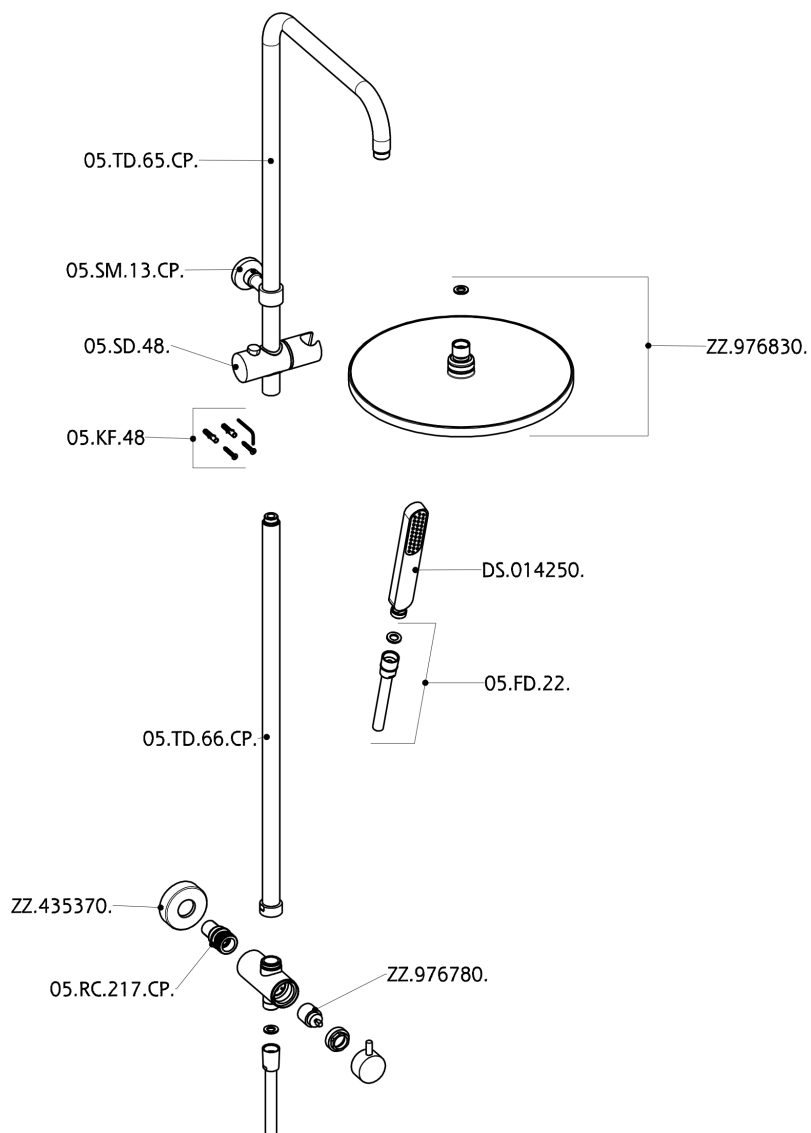

CombiShower with Diverter COLUMNS_SSV72010

SSV72010

<https://es.huberitalia.com/combishower-with-diverter-columns-ssv72010>

2026-06-13