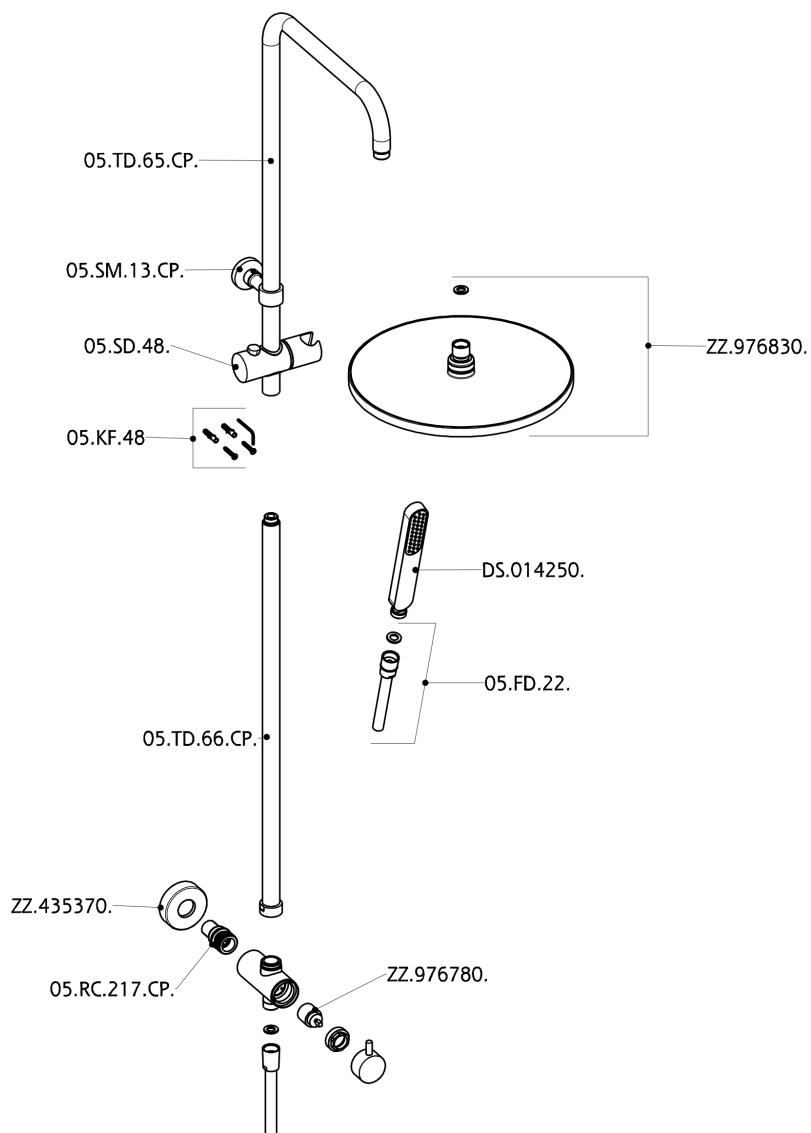

CombiShower with Diverter COLUMNS_SSV72010

SSV72010

<https://es.huberitalia.com/combishower-with-diverter-columns-ssv72010>

2026-05-22