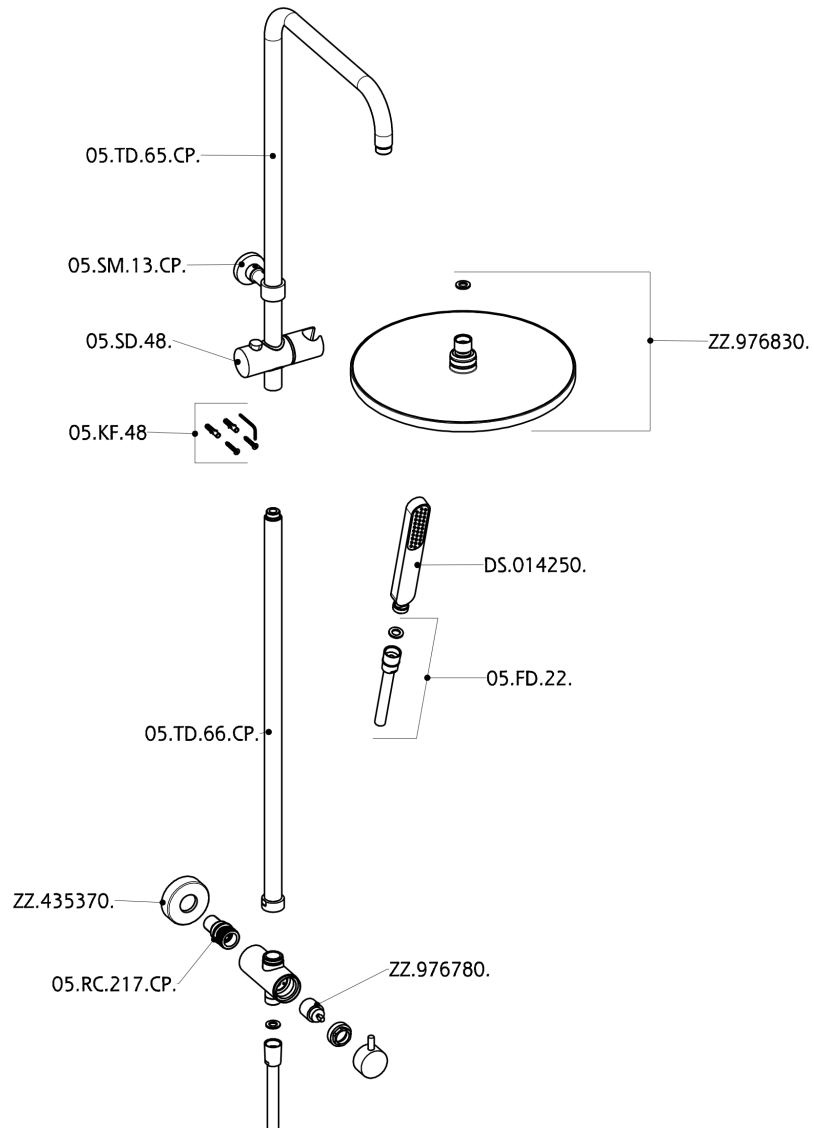

## CombiShower with Diverter COLUMNS\_SSV72010

SSV72010

<https://es.huberitalia.com/combishower-with-diverter-columns-ssv72010>

2026-05-01