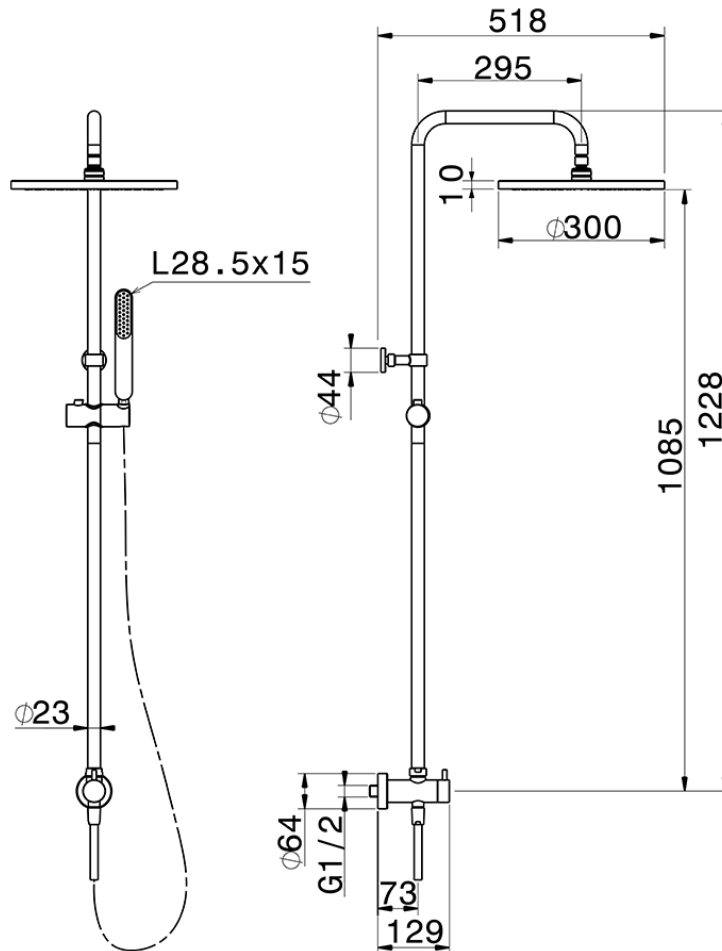

CombiShower with Diverter COLUMNS_SSV72010

SSV72010

<https://es.huberitalia.com/combishower-with-diverter-columns-ssv72010>

2026-06-10