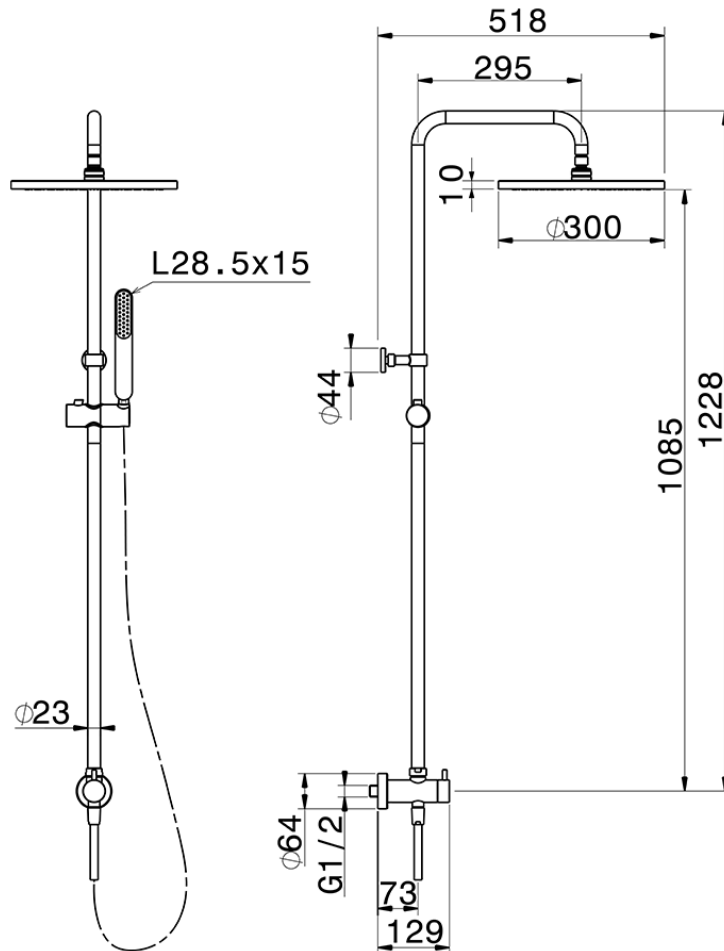

CombiShower with Diverter COLUMNS_SSV72010

SSV72010

<https://es.huberitalia.com/combishower-with-diverter-columns-ssv72010>

2026-07-03