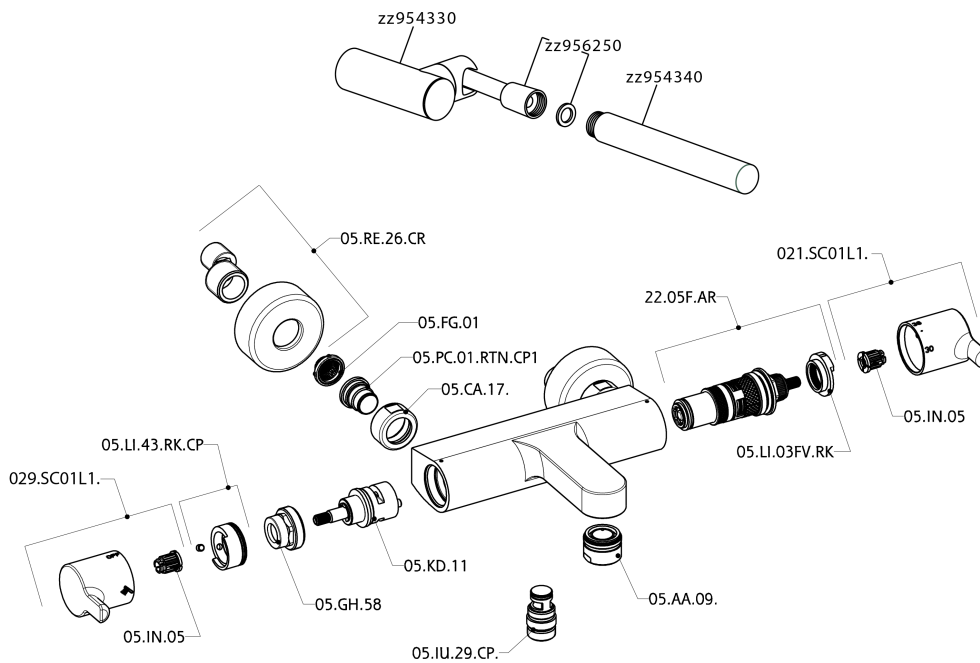

Bañera termostática con duplex H2_H2D21010

H2D21010

<https://es.huberitalia.com/banera-termostatica-con-duplex-h2-h2d21010>

2025-01-05