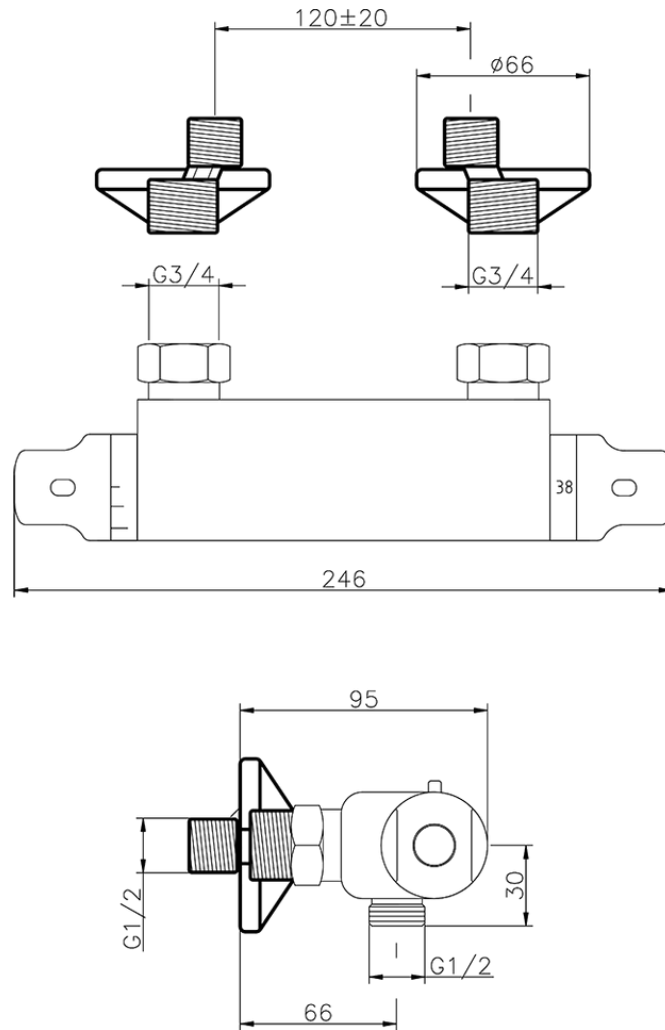

Ducha termostática CLINIC&TECHNICAL_109P.01H.

109P.01H.

<https://es.huberitalia.com/ducha-termostatica-clinicttechnical-109p-01h>

2024-09-19