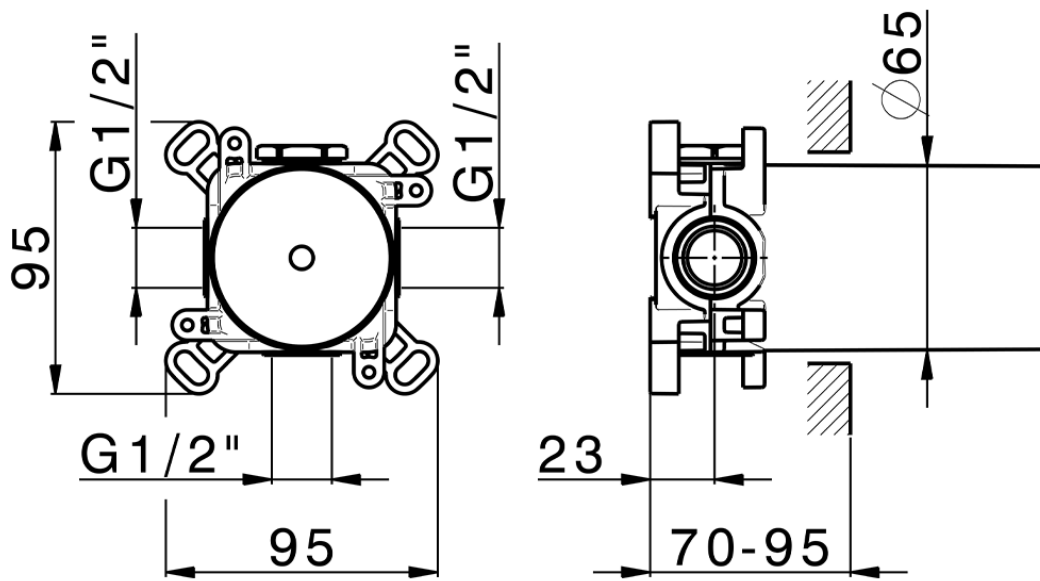

Parte externa para Push&Shower individual PUSH&SHOWER_PS0G6120

PS0G6120

<https://es.huberitalia.com/parte-externa-para-pushshower-individual-pushshower-ps0g6120>

ZBOG6000

<https://es.huberitalia.com/parte-empotrada-pushshower-empotrado-zb0g6000>