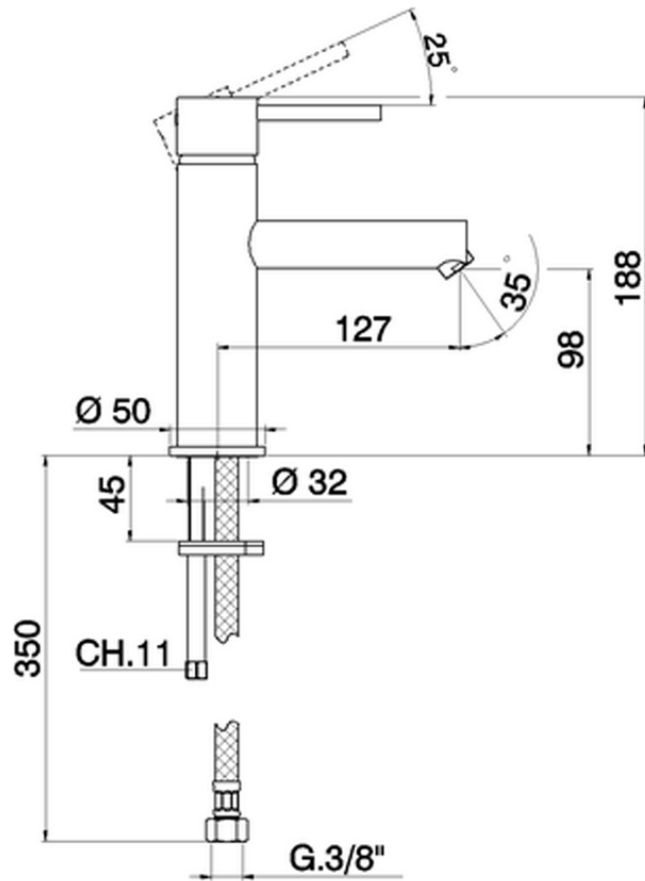

Bidé monomando large TRATTO EVO_TV000600

TV000600

<https://es.huberitalia.com/bide-monomando-large-tratto-evo-tv000600>

2026-06-10