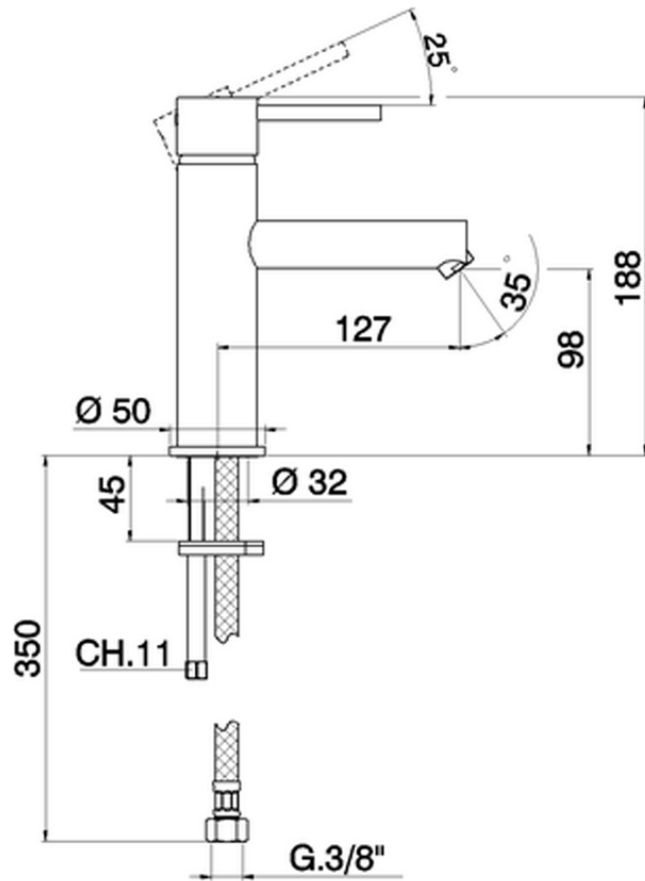

## Bidé monomando large TRATTO EVO\_TV000600

TV000600

<https://es.huberitalia.com/bide-monomando-large-tratto-evo-tv000600>

2026-06-15