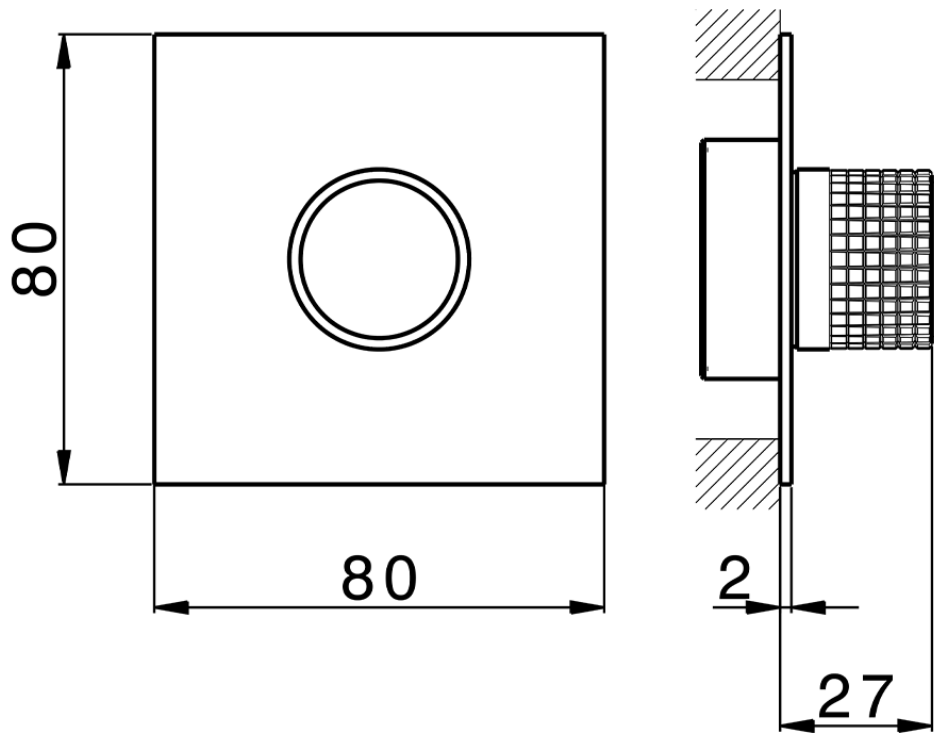

Parte externa para Push&Shower individual PUSH&SHOWER_PS0G6320

PS0G6320

<https://es.huberitalia.com/parte-externa-para-pushshower-individual-pushshower-ps0g6320>

2026-06-10