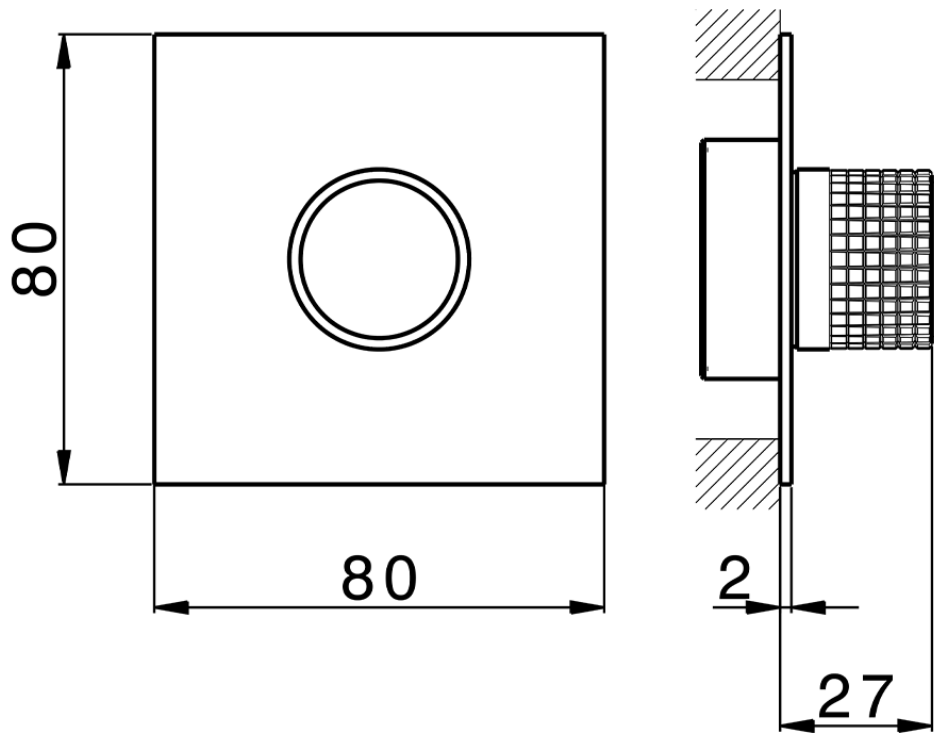

Parte externa para Push&Shower individual PUSH&SHOWER_PS0G6320

PS0G6320

<https://es.huberitalia.com/parte-externa-para-pushshower-individual-pushshower-ps0g6320>

2026-06-15