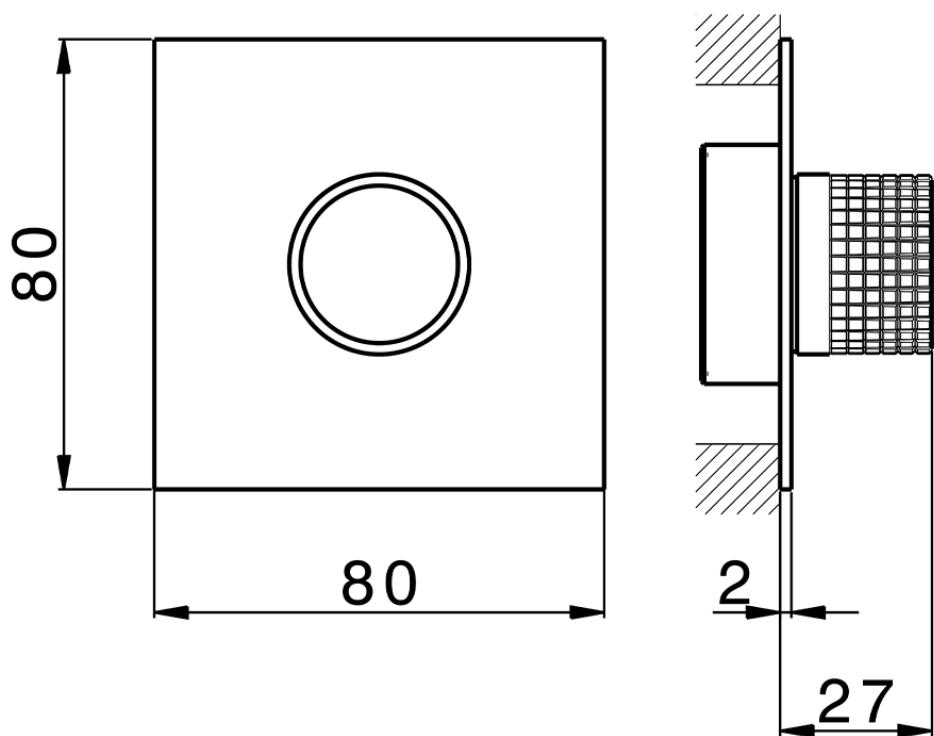

## Parte externa para Push&Shower individual PUSH&SHOWER\_PS0G6320

PS0G6320

<https://es.huberitalia.com/parte-externa-para-pushshower-individual-pushshower-ps0g6320>

2026-01-11