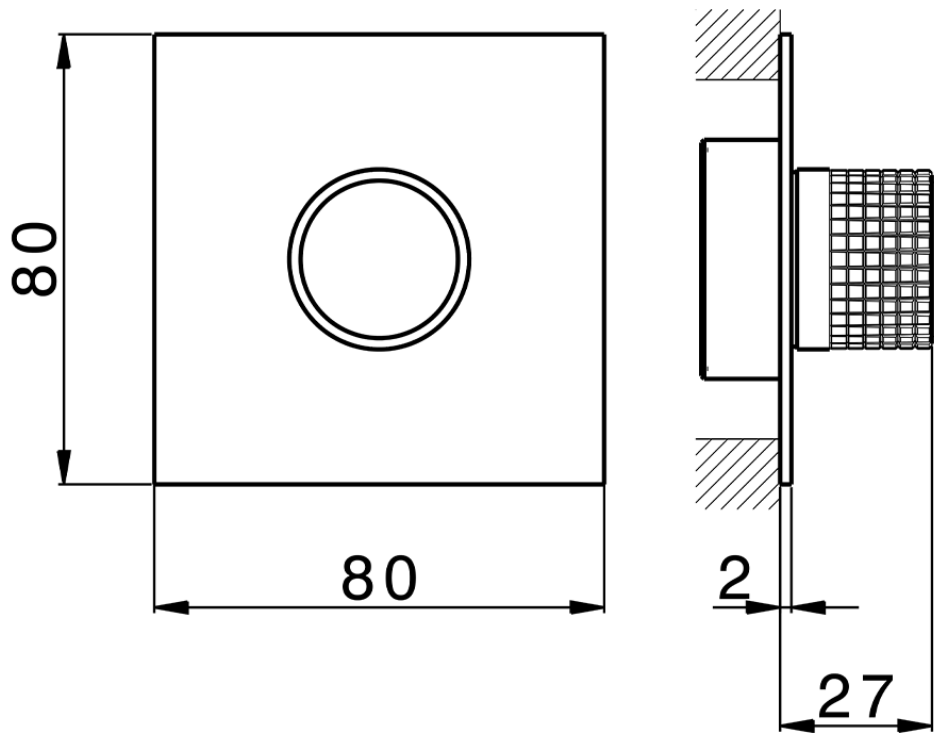

Parte externa para Push&Shower individual PUSH&SHOWER_PS0G6320

PS0G6320

<https://es.huberitalia.com/parte-externa-para-pushshower-individual-pushshower-ps0g6320>

2026-04-29