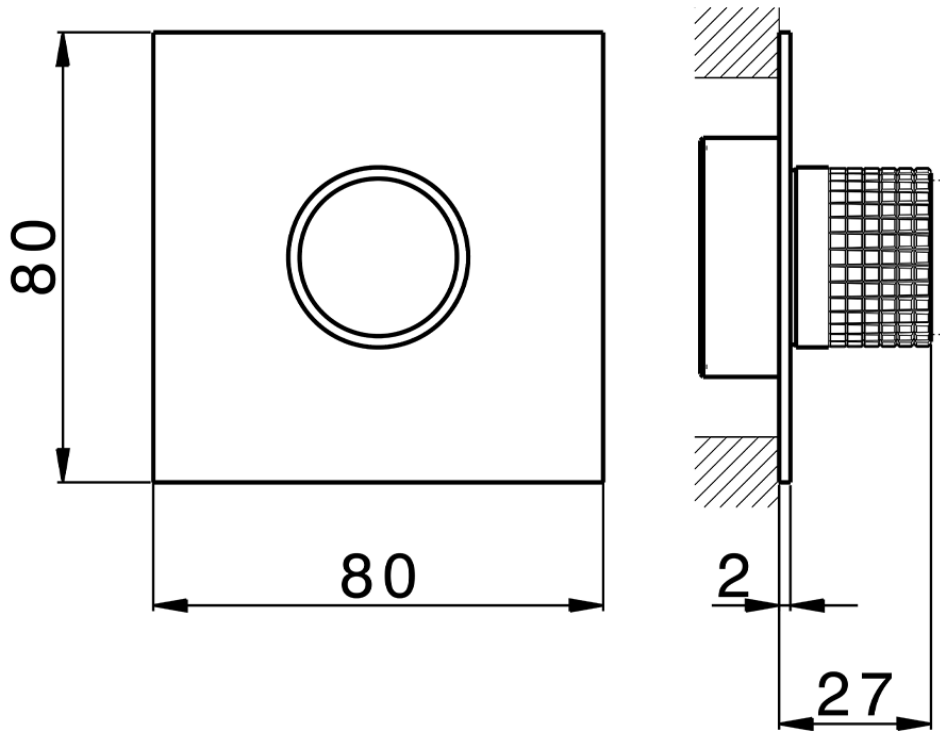

Parte externa para Push&Shower individual PUSH&SHOWER_PS0G6320

PS0G6320

<https://es.huberitalia.com/parte-externa-para-pushshower-individual-pushshower-ps0g6320>

2026-05-20