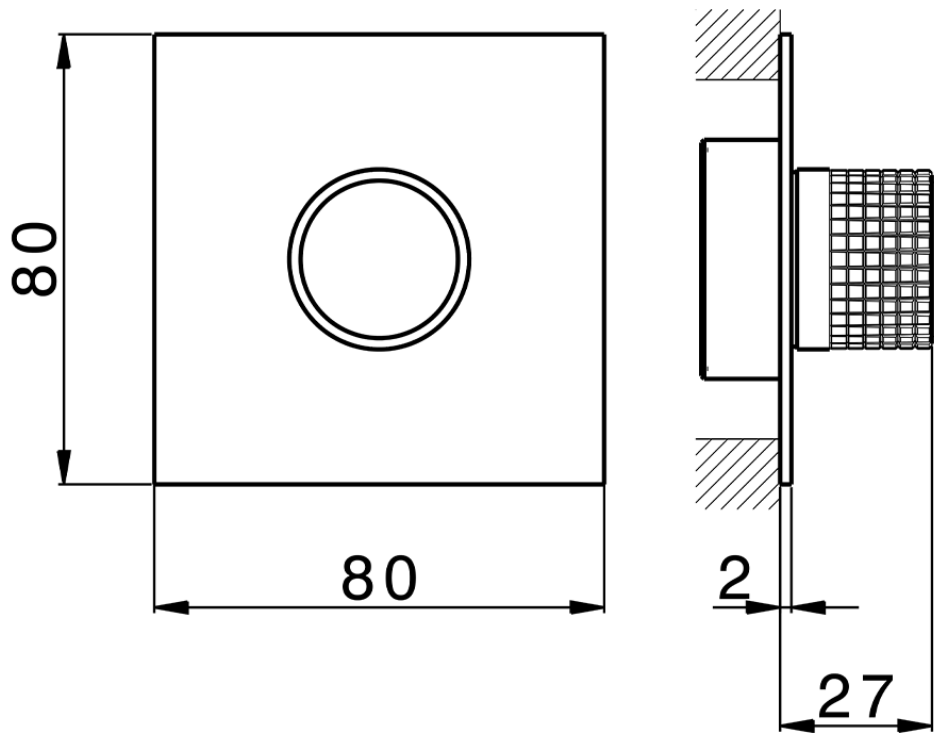

Parte externa para Push&Shower individual PUSH&SHOWER_PS0G6320

PS0G6320

<https://es.huberitalia.com/parte-externa-para-pushshower-individual-pushshower-ps0g6320>

2026-04-30