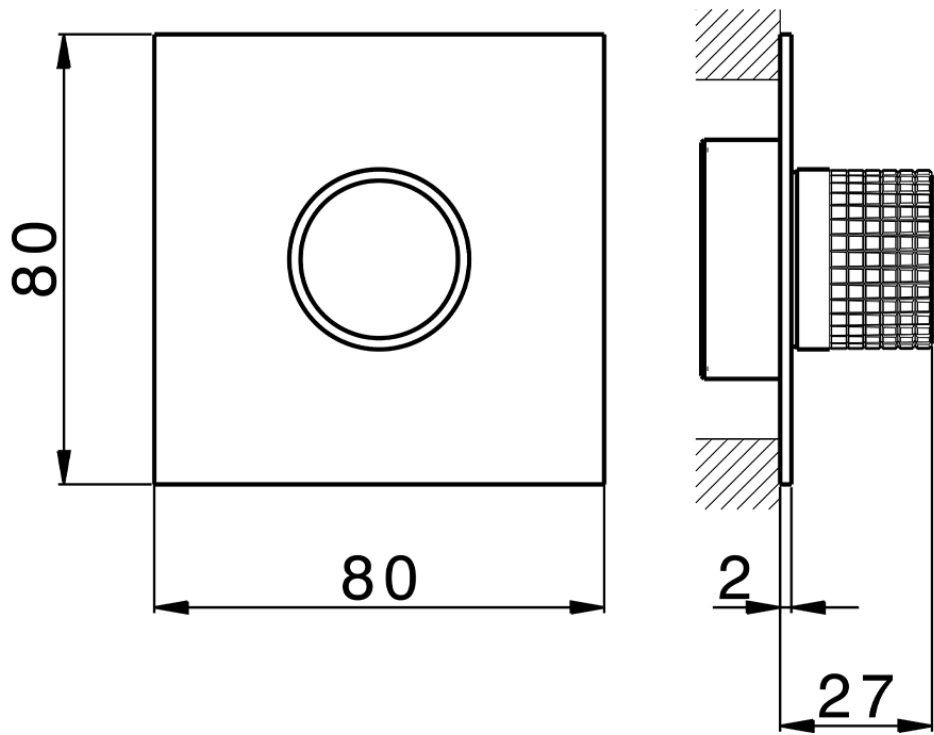

Parte externa para Push&Shower individual PUSH&SHOWER_PS0G6320

PS0G6320

<https://es.huberitalia.com/parte-externa-para-pushshower-individual-pushshower-ps0g6320>

2026-05-20