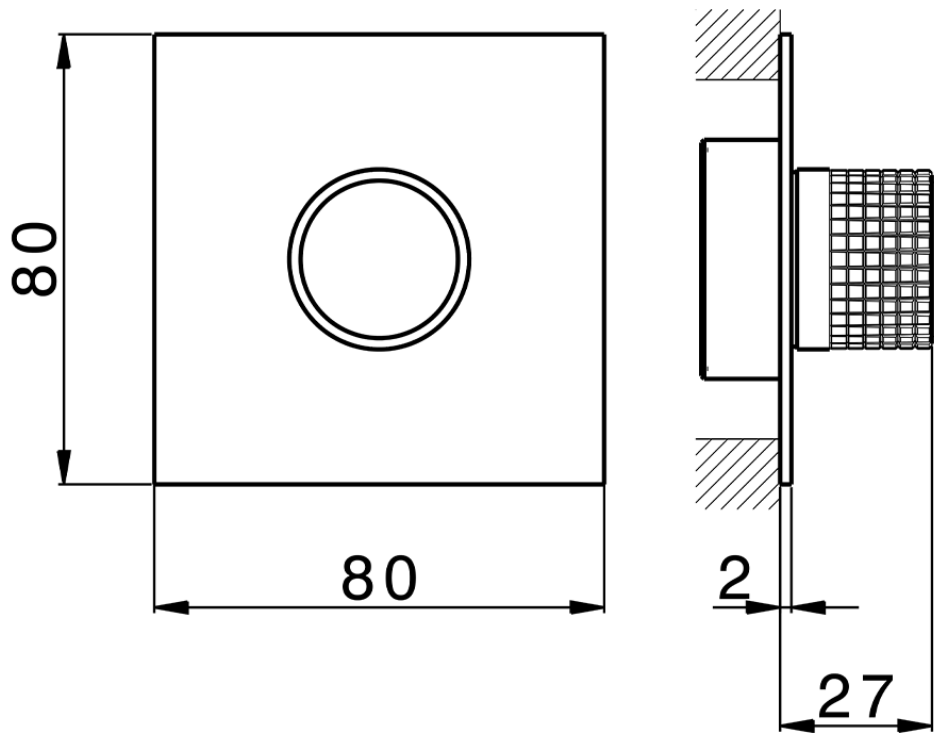

Parte externa para Push&Shower individual PUSH&SHOWER_PS0G6320

PS0G6320

<https://es.huberitalia.com/parte-externa-para-pushshower-individual-pushshower-ps0g6320>

2026-06-13