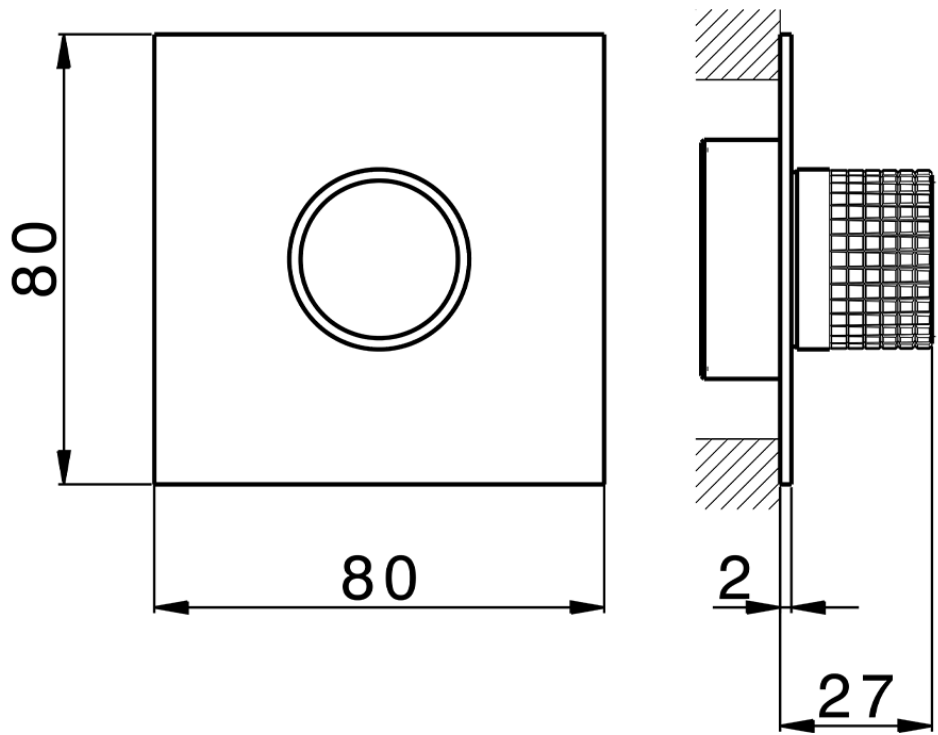

Parte externa para Push&Shower individual PUSH&SHOWER_PS0G6320

PS0G6320

<https://es.huberitalia.com/parte-externa-para-pushshower-individual-pushshower-ps0g6320>

2026-06-19