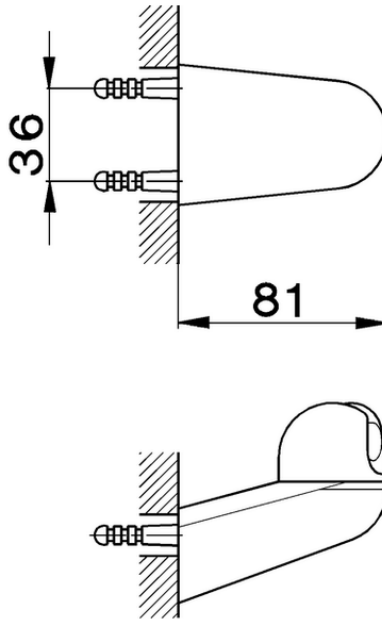

Soporte duplex SHOWER_SS000500

SS000500

<https://es.huberitalia.com/soporte-duplex-shower-ss000500>

2026-07-01