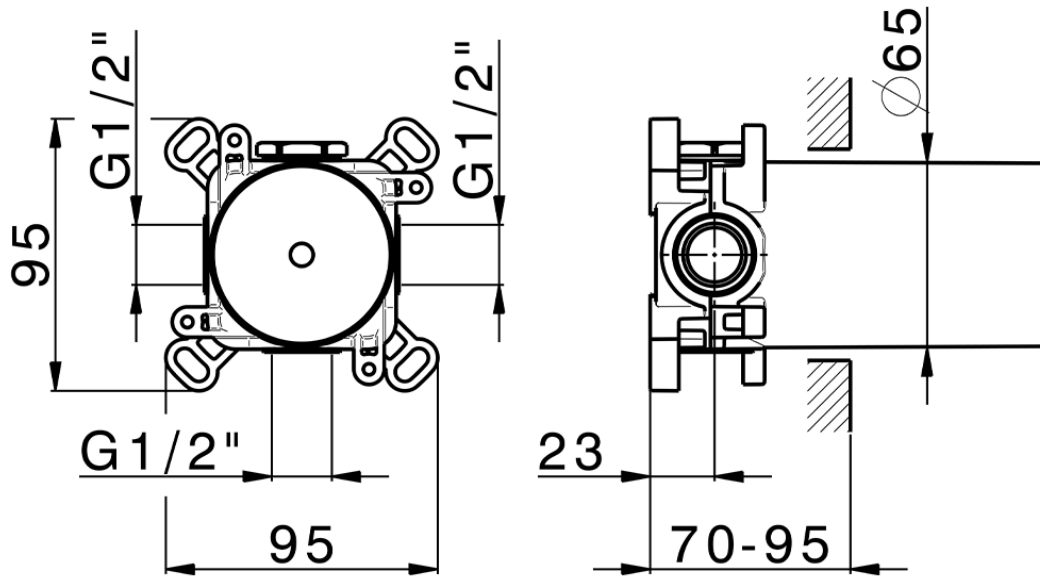

## Parte externa para Push&Shower individual PUSH&SHOWER\_PS0G6120

PS0G6120

<https://es.huberitalia.com/parte-externa-para-pushshower-individual-pushshower-ps0g6120>

ZBOG6000

<https://es.huberitalia.com/parte-empotrada-pushshower-empotrado-zb0g6000>