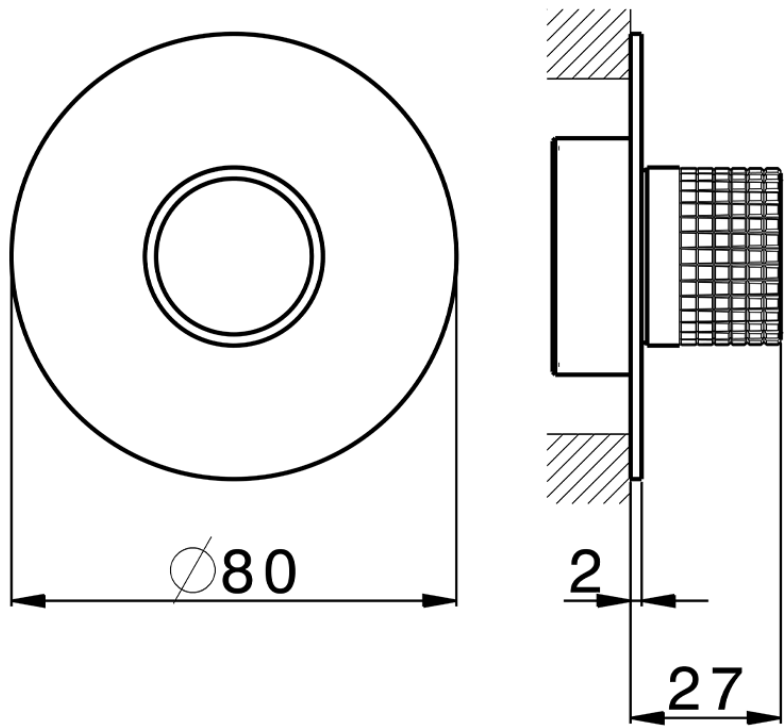

## Parte externa para Push&Shower individual PUSH&SHOWER\_PS0G6120

PS0G6120

<https://es.huberitalia.com/parte-externa-para-pushshower-individual-pushshower-ps0g6120>

ZBOG6000

<https://es.huberitalia.com/parte-empotrada-pushshower-empotrado-zb0g6000>