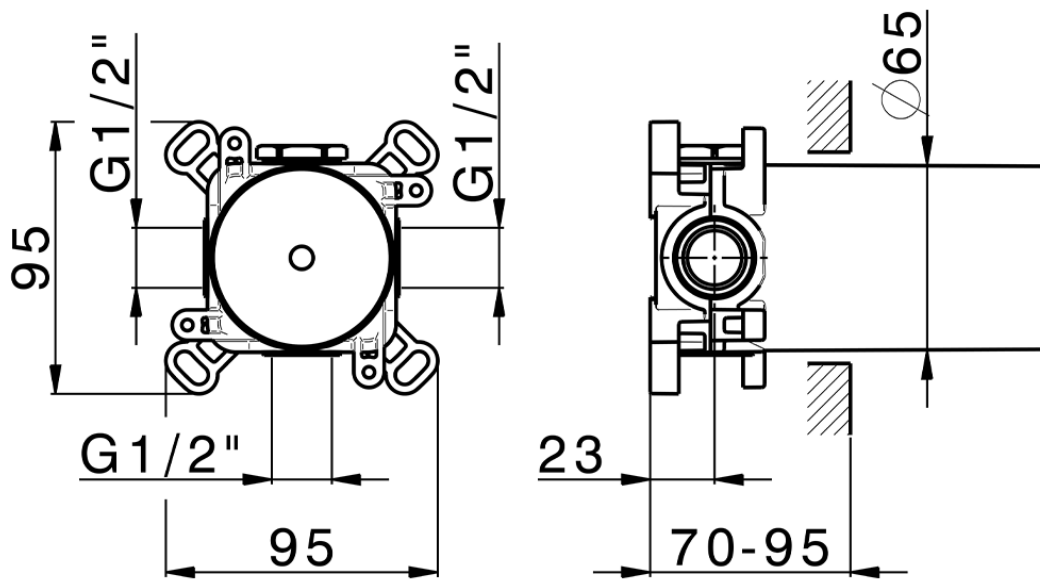

Parte externa para Push&Shower individual PUSH&SHOWER_PS0G6120

PS0G6120

<https://es.huberitalia.com/parte-externa-para-pushshower-individual-pushshower-ps0g6120>

ZB0G6000

<https://es.huberitalia.com/parte-empotrada-pushshower-empotrado-zb0g6000>