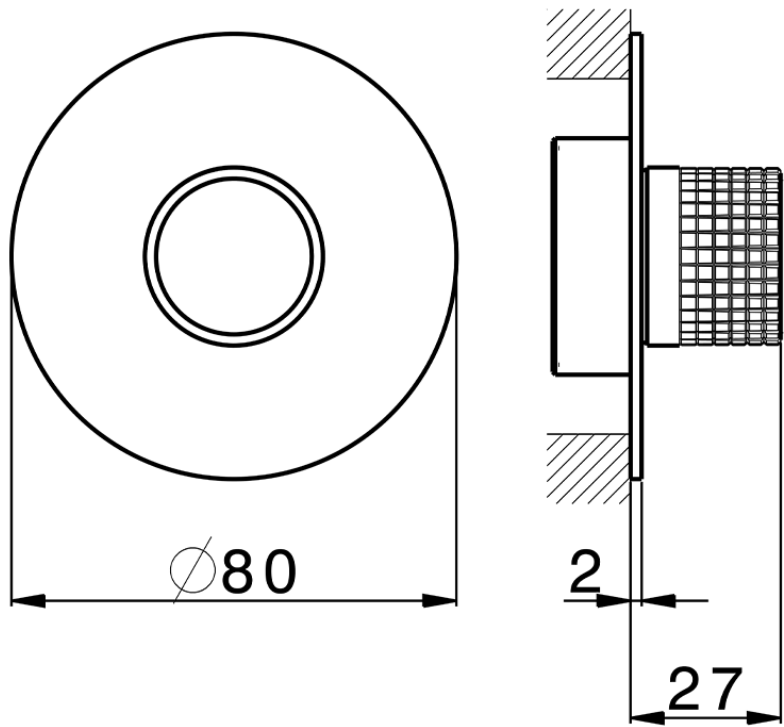

Parte externa para Push&Shower individual PUSH&SHOWER_PS0G6120

PS0G6120

<https://es.huberitalia.com/parte-externa-para-pushshower-individual-pushshower-ps0g6120>

ZB0G6000

<https://es.huberitalia.com/parte-empotrada-pushshower-empotrado-zb0g6000>